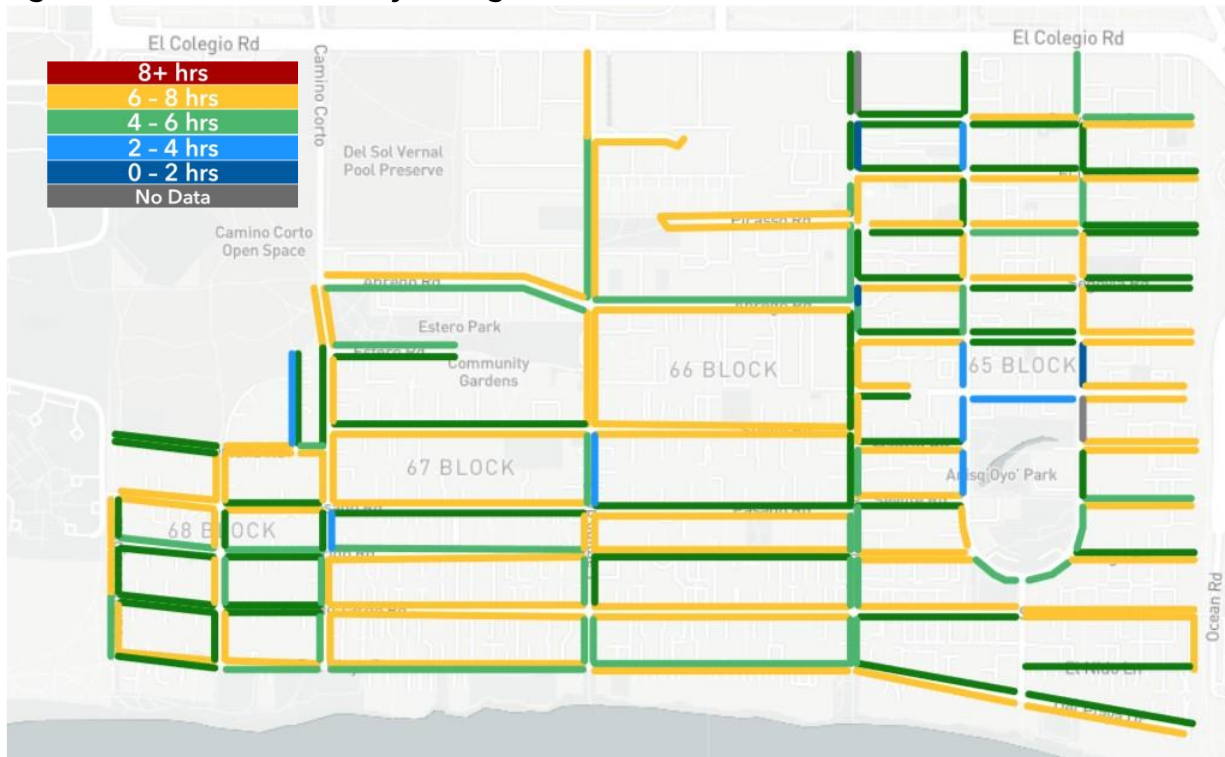

Attachment B

November 2023

Figure 22. November Weekday Average On-street Turnover

Figure 23. November Weekend Average On-street Turnover

Attachment B

Figure 24. November On-street Turnover Breakdown

Day of the Week	Transient	Partial Day	All Day	Total
⊕ Thursday	54%	17%	29%	100%
⊕ Saturday	55%	18%	27%	100%
Total	54%	18%	28%	100%

Attachment B

December 2023

Figure 25. December Weekday Average On-street Turnover

Figure 26. December Weekend Average On-street Turnover

Attachment B

Figure 27. December On-street Turnover Breakdown

Day of the Week	Transient	Partial Day	All Day	Total
Thursday	54%	19%	27%	100%
Saturday	55%	18%	27%	100%
Total	54%	19%	27%	100%

Attachment B

January 2024*

Figure 28. January Weekday Average On-street Turnover

Figure 29. January Weekend Average On-street Turnover

* Excludes data collected on January 2, 2024.

Attachment B

Figure 30. January On-street Turnover Breakdown