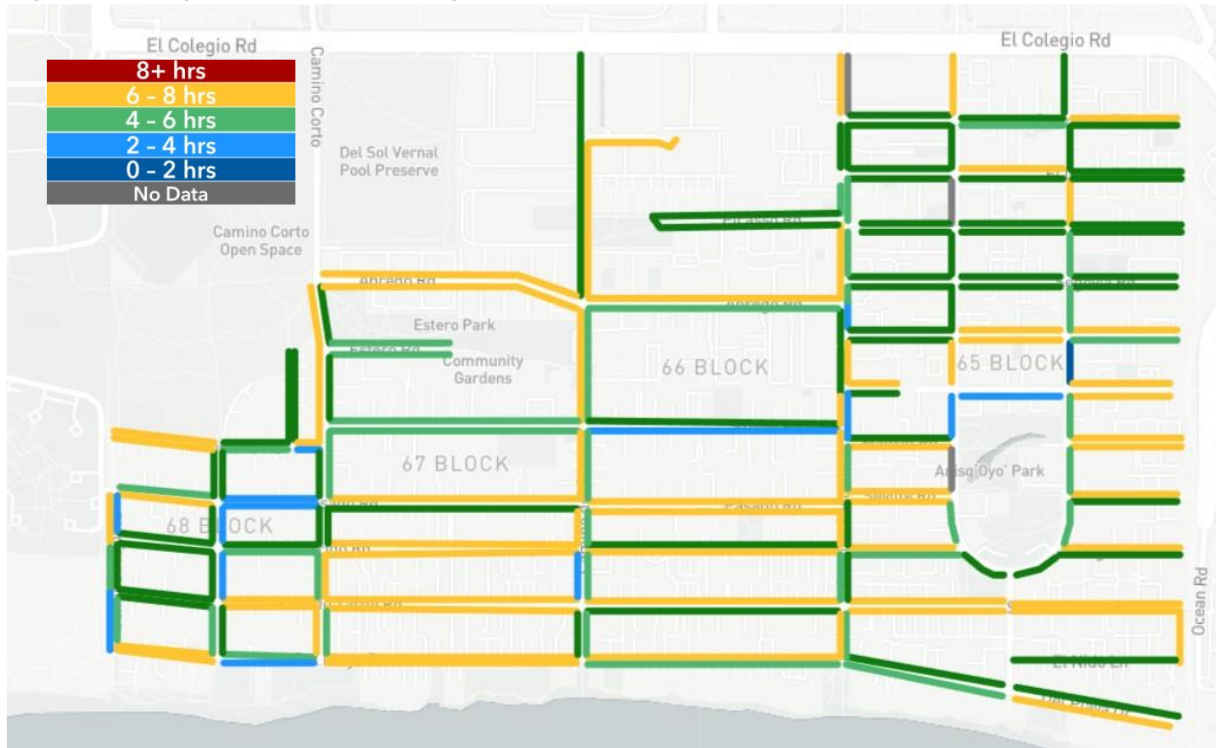

Attachment B

August 2023

Figure 13. August Weekday Average On-street Turnover

Figure 14. August Weekend Average On-street Turnover

Attachment B

Figure 15. August On-street Turnover Breakdown

Day of the Week	Transient	Partial Day	All Day	Total
⊕ Tuesday	55%	16%	29%	100%
⊕ Saturday	55%	16%	29%	100%
Total	55%	16%	29%	100%

Attachment B

September 2023

Figure 16. September Weekday Average On-street Turnover

Figure 17. September Weekend Average On-street Turnover

Attachment B

Figure 18. September On-street Turnover Breakdown

Day of the Week	Transient	Partial Day	All Day	Total
Thursday	51%	20%	29%	100%
Saturday	50%	21%	29%	100%
Total	51%	20%	29%	100%