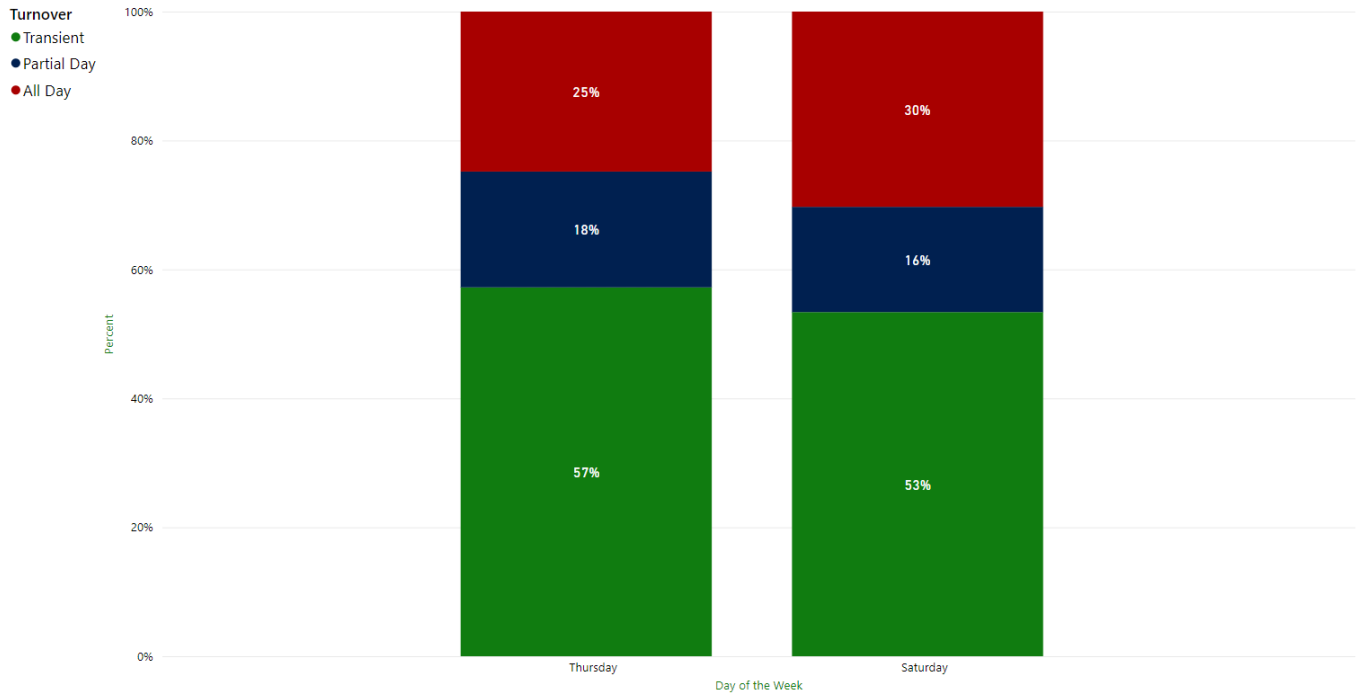

Attachment B

January 2024*

Figure 28. January Weekday Average On-street Turnover

Figure 29. January Weekend Average On-street Turnover

* Excludes data collected on January 2, 2024.

Attachment B

Figure 30. January On-street Turnover Breakdown

Day of the Week	Transient	Partial Day	All Day	Total
Thursday	53%	17%	30%	100%
Saturday	52%	17%	31%	100%
Total	53%	17%	31%	100%

Attachment B

February 2024

Figure 31. February Weekday Average On-street Turnover

Figure 32. February Weekend Average On-street Turnover

Attachment B

Figure 33. February On-street Turnover Breakdown

Day of the Week	Transient	Partial Day	All Day	Total
Thursday	57%	18%	25%	100%
Saturday	53%	16%	30%	100%
Total	55%	17%	27%	100%