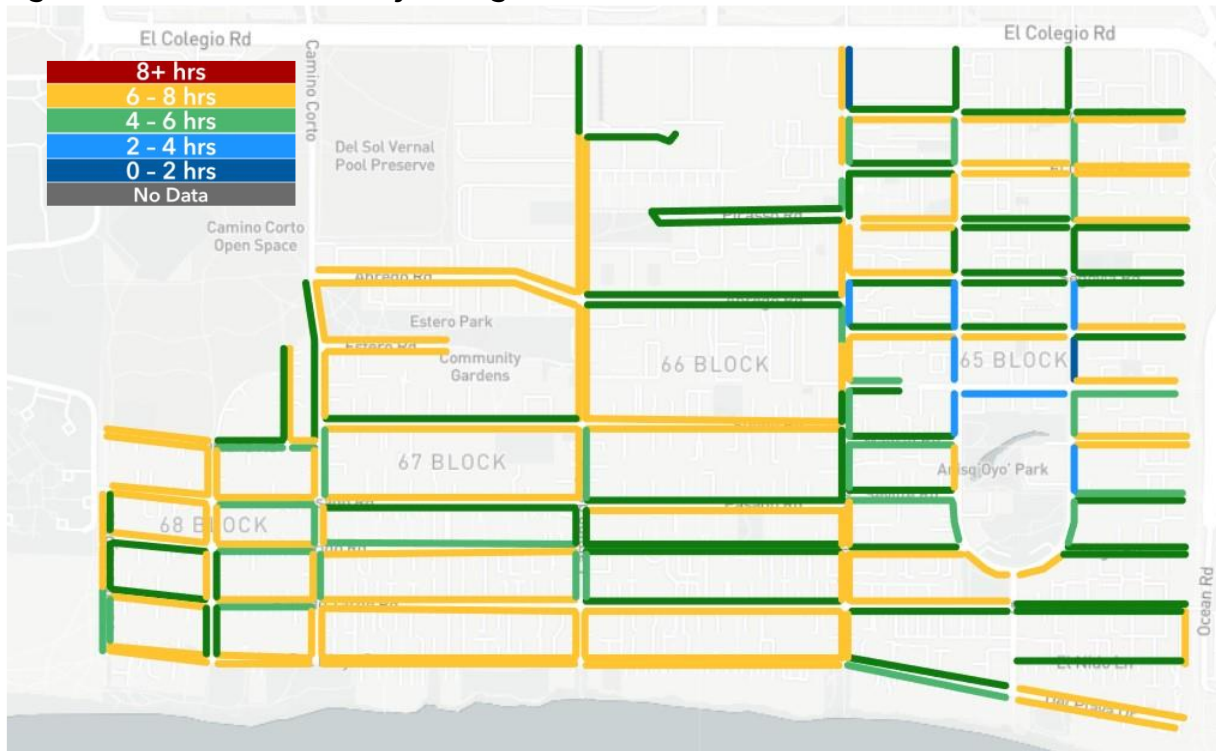

Attachment B

October 2023

Figure 19. October Weekday Average On-street Turnover

Figure 20. October Weekend Average On-street Turnover

Attachment B

Figure 21. October On-street Turnover Breakdown

Day of the Week	Transient	Partial Day	All Day	Total
⊕ Tuesday	51%	16%	33%	100%
⊕ Saturday	54%	19%	27%	100%
Total	53%	18%	30%	100%

Attachment B

November 2023

Figure 22. November Weekday Average On-street Turnover

Figure 23. November Weekend Average On-street Turnover

Attachment B

Figure 24. November On-street Turnover Breakdown

Day of the Week	Transient	Partial Day	All Day	Total
⊕ Thursday	54%	17%	29%	100%
⊕ Saturday	55%	18%	27%	100%
Total	54%	18%	28%	100%

Attachment B

December 2023

Figure 25. December Weekday Average On-street Turnover

Figure 26. December Weekend Average On-street Turnover

Attachment B

Figure 27. December On-street Turnover Breakdown

Day of the Week	Transient	Partial Day	All Day	Total
Thursday	54%	19%	27%	100%
Saturday	55%	18%	27%	100%
Total	54%	19%	27%	100%