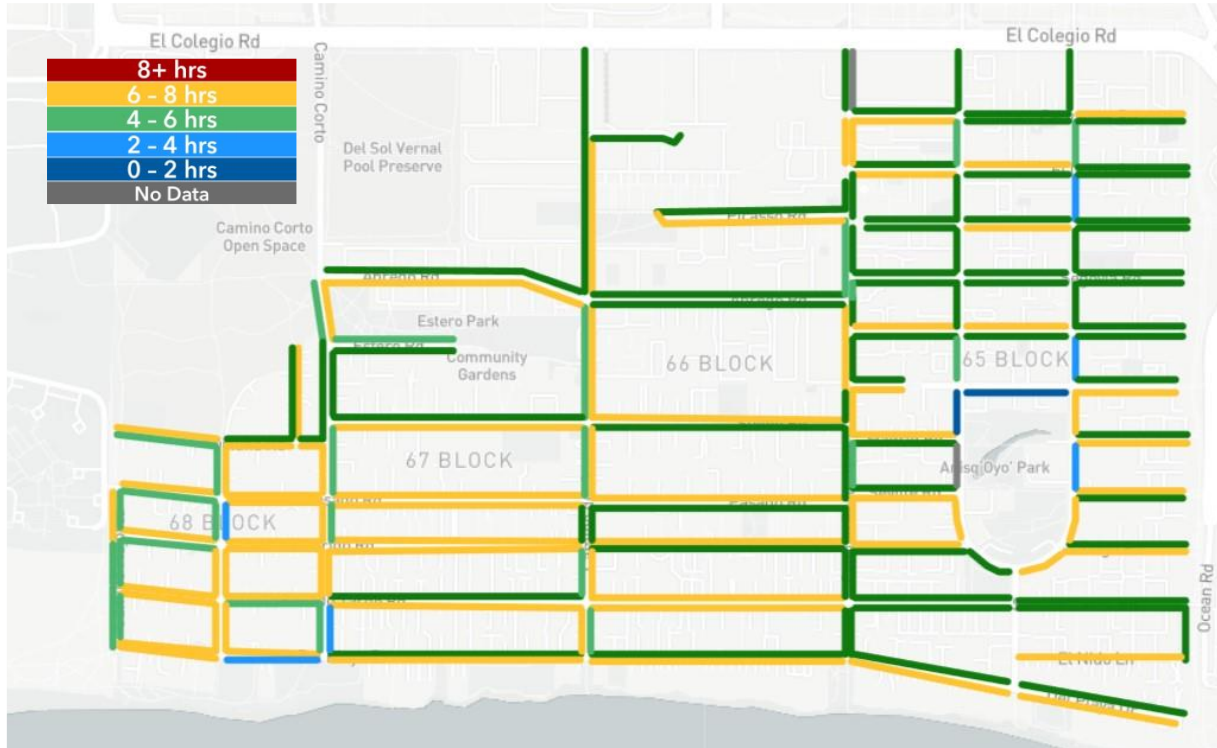

Attachment B

December 2023

Figure 25. December Weekday Average On-street Turnover

Figure 26. December Weekend Average On-street Turnover

Attachment B

Figure 27. December On-street Turnover Breakdown

Day of the Week	Transient	Partial Day	All Day	Total
Thursday	54%	19%	27%	100%
Saturday	55%	18%	27%	100%
Total	54%	19%	27%	100%

Attachment B

January 2024*

Figure 28. January Weekday Average On-street Turnover

Figure 29. January Weekend Average On-street Turnover

* Excludes data collected on January 2, 2024.

Attachment B

Figure 30. January On-street Turnover Breakdown

Day of the Week	Transient	Partial Day	All Day	Total
Thursday	53%	17%	30%	100%
Saturday	52%	17%	31%	100%
Total	53%	17%	31%	100%

Attachment B

February 2024

Figure 31. February Weekday Average On-street Turnover