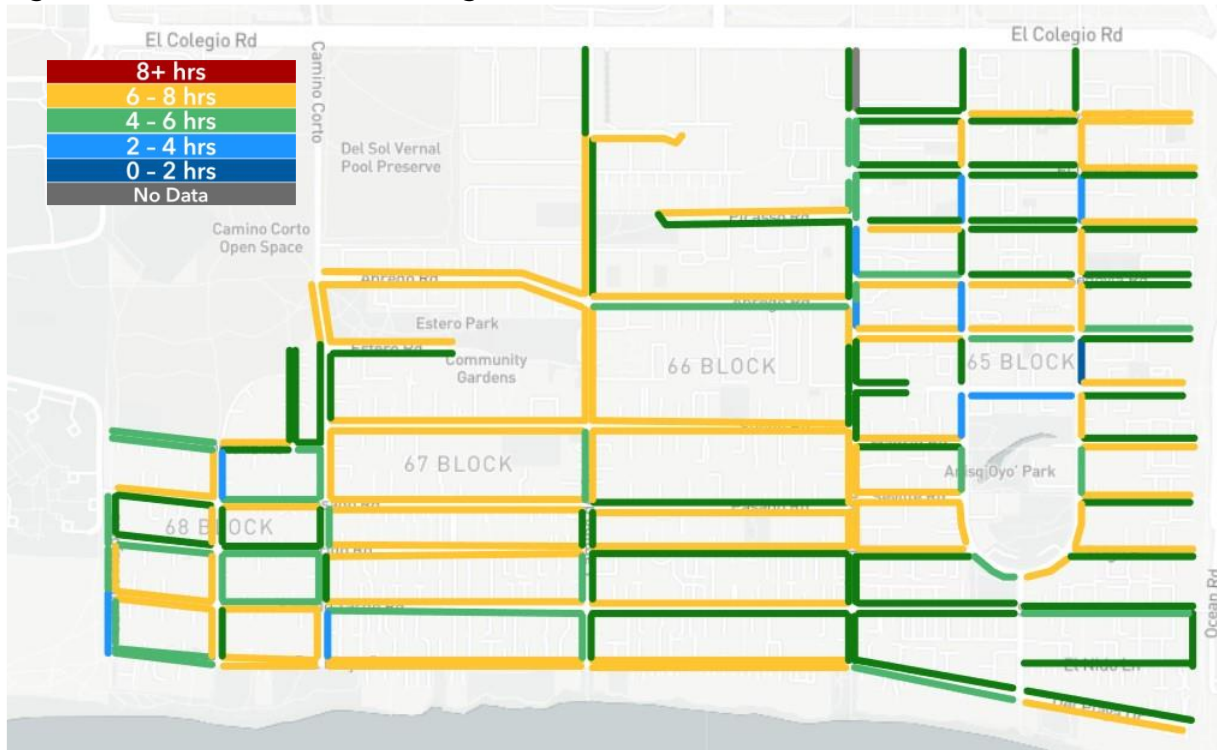

Attachment B

September 2023

Figure 16. September Weekday Average On-street Turnover

Figure 17. September Weekend Average On-street Turnover

Attachment B

Figure 18. September On-street Turnover Breakdown

Day of the Week	Transient	Partial Day	All Day	Total
Thursday	51%	20%	29%	100%
Saturday	50%	21%	29%	100%
Total	51%	20%	29%	100%

Attachment B

October 2023

Figure 19. October Weekday Average On-street Turnover

Figure 20. October Weekend Average On-street Turnover

Attachment B

Figure 21. October On-street Turnover Breakdown

Day of the Week	Transient	Partial Day	All Day	Total
⊕ Tuesday	51%	16%	33%	100%
⊕ Saturday	54%	19%	27%	100%
Total	53%	18%	30%	100%

Attachment B

November 2023

Figure 22. November Weekday Average On-street Turnover

Figure 23. November Weekend Average On-street Turnover

Attachment B

Figure 24. November On-street Turnover Breakdown

Day of the Week	Transient	Partial Day	All Day	Total
⊕ Thursday	54%	17%	29%	100%
⊕ Saturday	55%	18%	27%	100%
Total	54%	18%	28%	100%