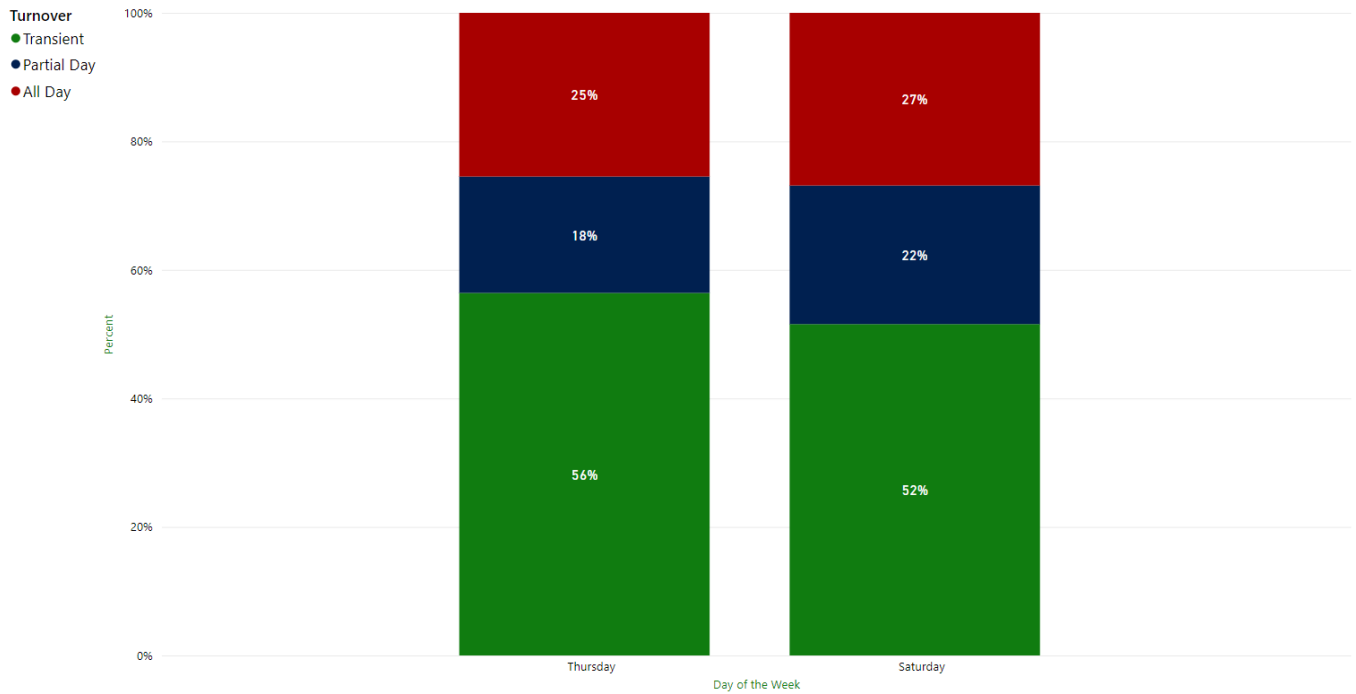

Attachment B - On-Street Turnover Results

April 2023

Figure 1. April Weekday Average On-street Turnover

Figure 2. April Weekend Average On-street Turnover

Attachment B

Figure 3. April On-street Turnover Breakdown

Day of the Week	Transient	Partial Day	All Day	Total
Thursday	55%	19%	26%	100%
Saturday	55%	18%	27%	100%
Total	55%	19%	26%	100%

Attachment B

May 2023

Figure 4. May Weekday Average On-street Turnover

Figure 5. May Weekend Average On-street Turnover

Attachment B

Figure 6. May On-street Turnover Breakdown

Day of the Week	Transient	Partial Day	All Day	Total
⊕ Thursday	56%	18%	25%	100%
⊕ Saturday	52%	22%	27%	100%
Total	54%	20%	26%	100%

Attachment B

June 2023