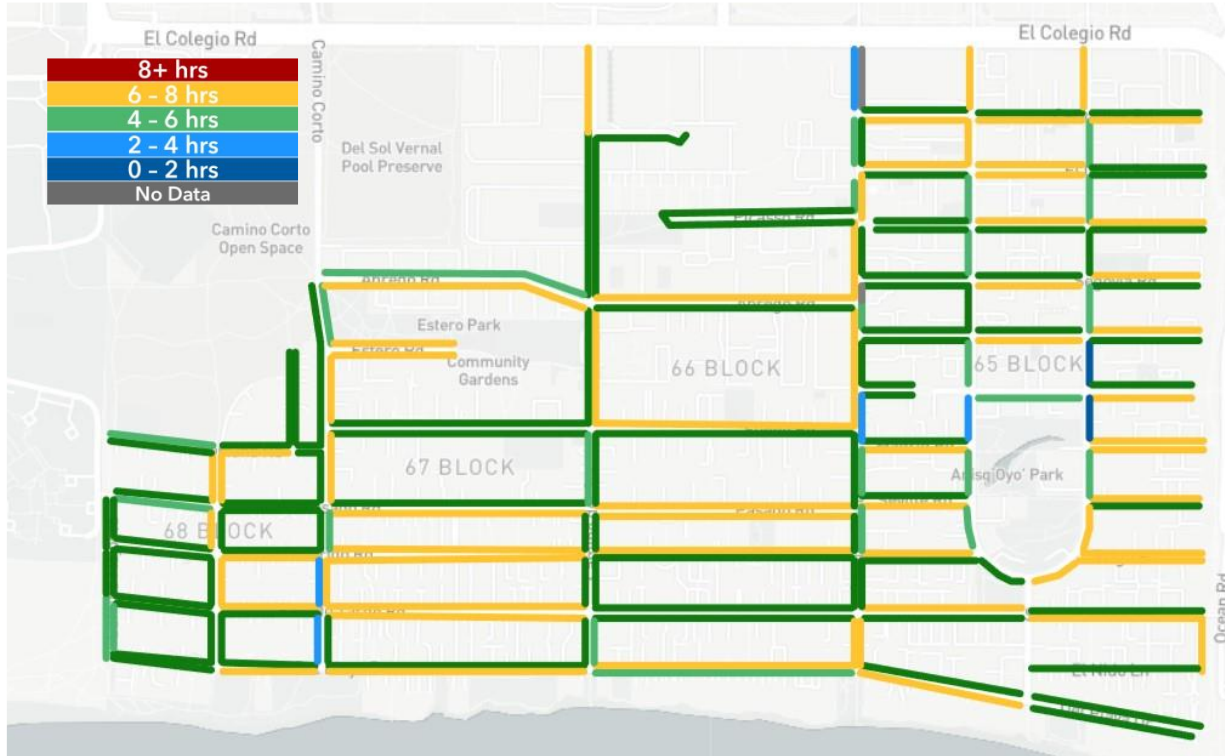

Attachment B

September 2023

Figure 16. September Weekday Average On-street Turnover

Figure 17. September Weekend Average On-street Turnover

Attachment B

Figure 18. September On-street Turnover Breakdown

Day of the Week	Transient	Partial Day	All Day	Total
Thursday	51%	20%	29%	100%
Saturday	50%	21%	29%	100%
Total	51%	20%	29%	100%

Attachment B

October 2023

Figure 19. October Weekday Average On-street Turnover

Figure 20. October Weekend Average On-street Turnover

Attachment B

Figure 21. October On-street Turnover Breakdown

Day of the Week	Transient	Partial Day	All Day	Total
⊕ Tuesday	51%	16%	33%	100%
⊕ Saturday	54%	19%	27%	100%
Total	53%	18%	30%	100%