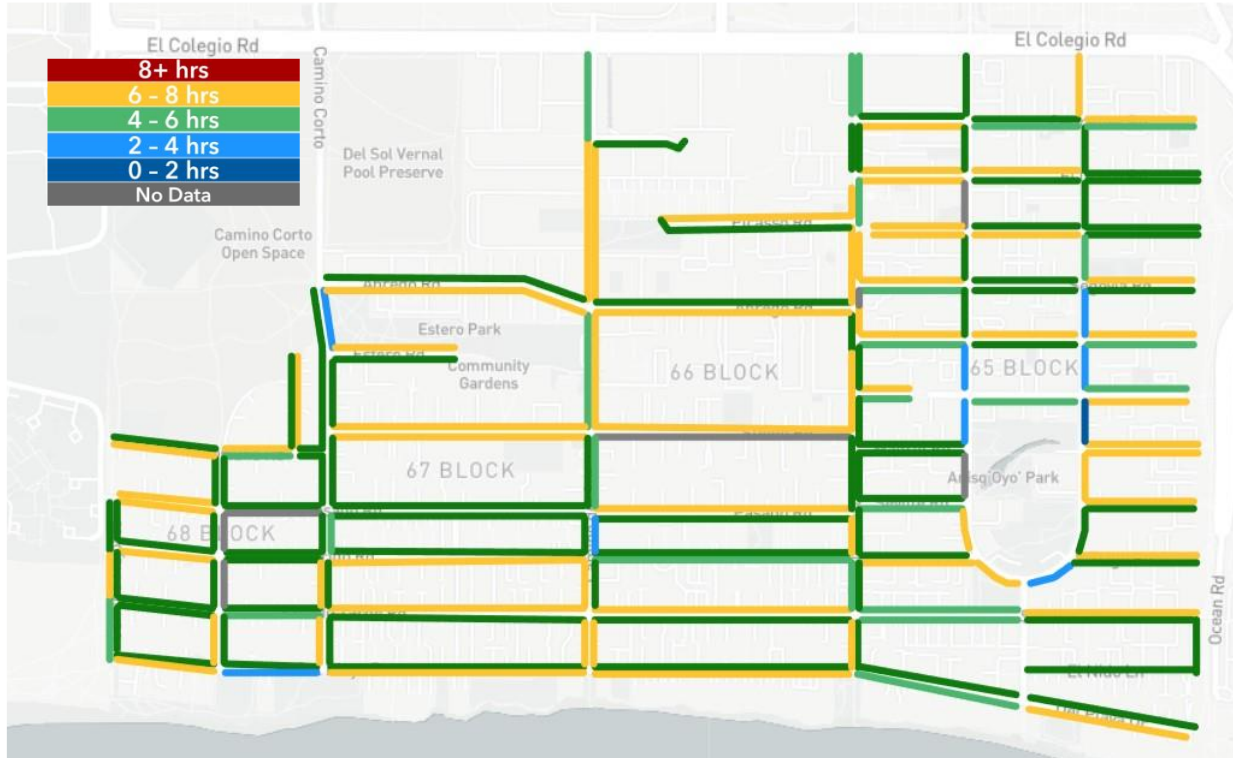

Attachment B

July 2023

Figure 10. July Weekday Average On-street Turnover

Figure 11. July Weekend Average On-street Turnover

Attachment B

Figure 12. July On-street Turnover Breakdown

Day of the Week	Transient	Partial Day	All Day	Total
Thursday	55%	18%	27%	100%
Saturday	54%	17%	28%	100%
Total	55%	18%	28%	100%

Attachment B

August 2023

Figure 13. August Weekday Average On-street Turnover

Figure 14. August Weekend Average On-street Turnover

Attachment B

Figure 15. August On-street Turnover Breakdown

Day of the Week	Transient	Partial Day	All Day	Total
⊕ Tuesday	55%	16%	29%	100%
⊕ Saturday	55%	16%	29%	100%
Total	55%	16%	29%	100%