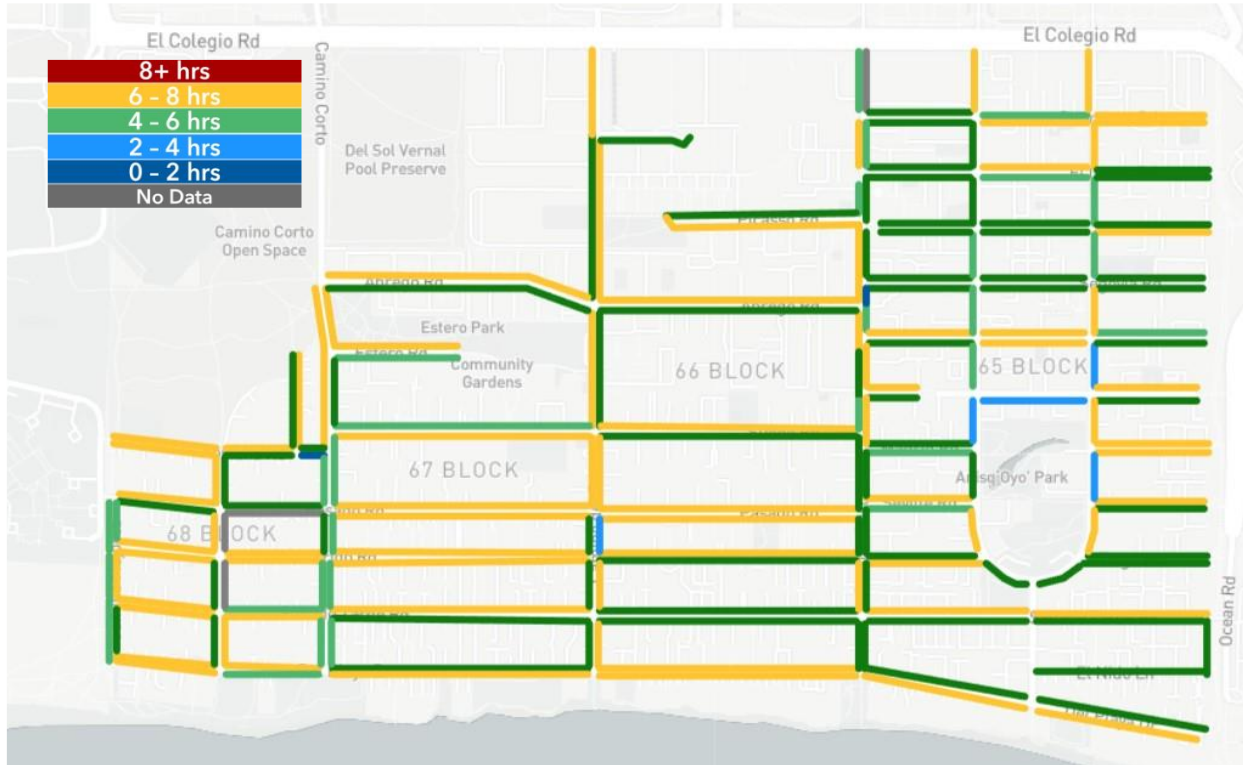

Attachment B - On-Street Turnover Results

April 2023

Figure 1. April Weekday Average On-street Turnover

Figure 2. April Weekend Average On-street Turnover

Attachment B

Figure 3. April On-street Turnover Breakdown

Day of the Week	Transient	Partial Day	All Day	Total
Thursday	55%	19%	26%	100%
Saturday	55%	18%	27%	100%
Total	55%	19%	26%	100%

Attachment B

May 2023

Figure 4. May Weekday Average On-street Turnover

Figure 5. May Weekend Average On-street Turnover

Attachment B

Figure 6. May On-street Turnover Breakdown

Day of the Week	Transient	Partial Day	All Day	Total
⊕ Thursday	56%	18%	25%	100%
⊕ Saturday	52%	22%	27%	100%
Total	54%	20%	26%	100%

Attachment B

June 2023