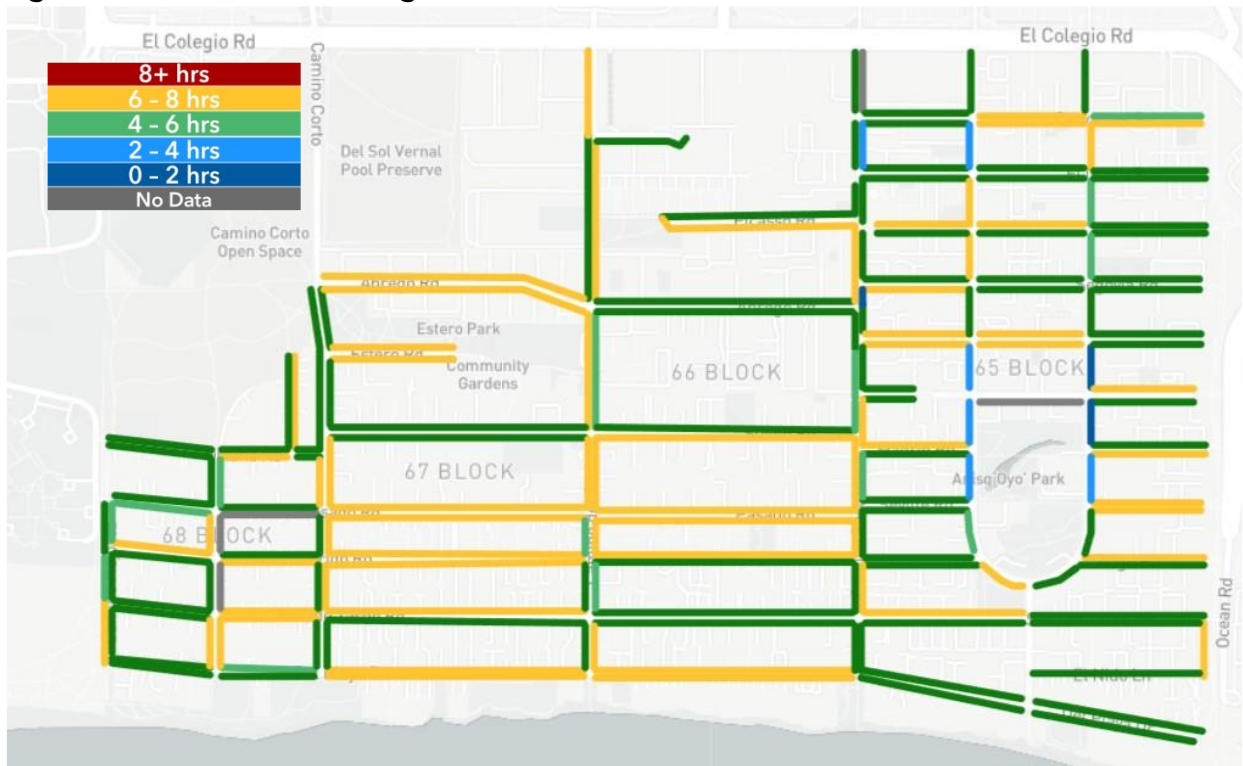

Attachment B

Figure 6. May On-street Turnover Breakdown

Day of the Week	Transient	Partial Day	All Day	Total
⊕ Thursday	56%	18%	25%	100%
⊕ Saturday	52%	22%	27%	100%
Total	54%	20%	26%	100%

Attachment B

June 2023

Figure 7. June Weekday Average On-street Turnover

Figure 8. June Weekend Average On-street Turnover

Attachment B

Figure 9. June On-street Turnover Breakdown

Day of the Week	Transient	Partial Day	All Day	Total
⊕ Thursday	50%	20%	30%	100%
⊕ Saturday	47%	22%	30%	100%
Total	49%	21%	30%	100%

Attachment B

July 2023

Figure 10. July Weekday Average On-street Turnover

Figure 11. July Weekend Average On-street Turnover

Attachment B

Figure 12. July On-street Turnover Breakdown

Day of the Week	Transient	Partial Day	All Day	Total
Thursday	55%	18%	27%	100%
Saturday	54%	17%	28%	100%
Total	55%	18%	28%	100%