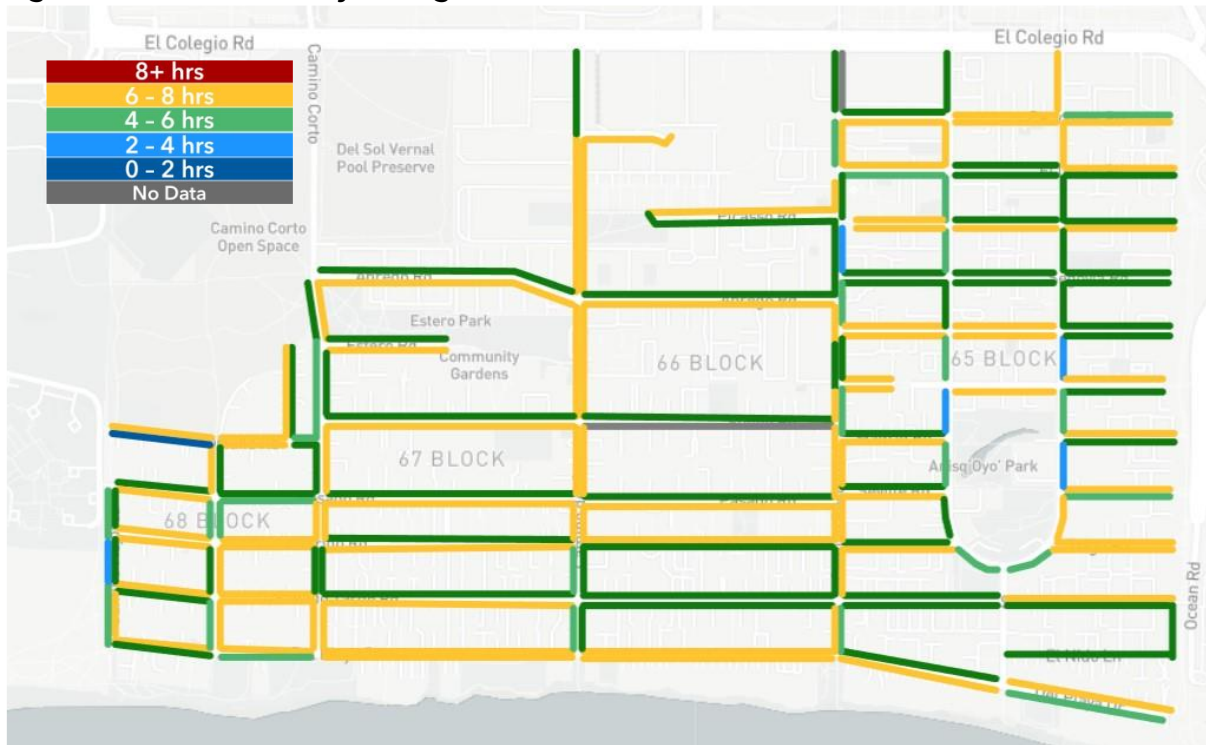

Figure 32. February Weekend Average On-street Turnover

Attachment B

Figure 33. February On-street Turnover Breakdown

Day of the Week	Transient	Partial Day	All Day	Total
Thursday	57%	18%	25%	100%
Saturday	53%	16%	30%	100%
Total	55%	17%	27%	100%

Attachment B

March 2024

Figure 34. March Weekday Average On-street Turnover

Figure 35. March Weekend Average On-street Turnover

Attachment B

Figure 36. March On-street Turnover Breakdown

Day of the Week	Transient	Partial Day	All Day	Total
⊕ Tuesday	53%	20%	27%	100%
⊕ Saturday	51%	19%	30%	100%
Total	52%	20%	28%	100%