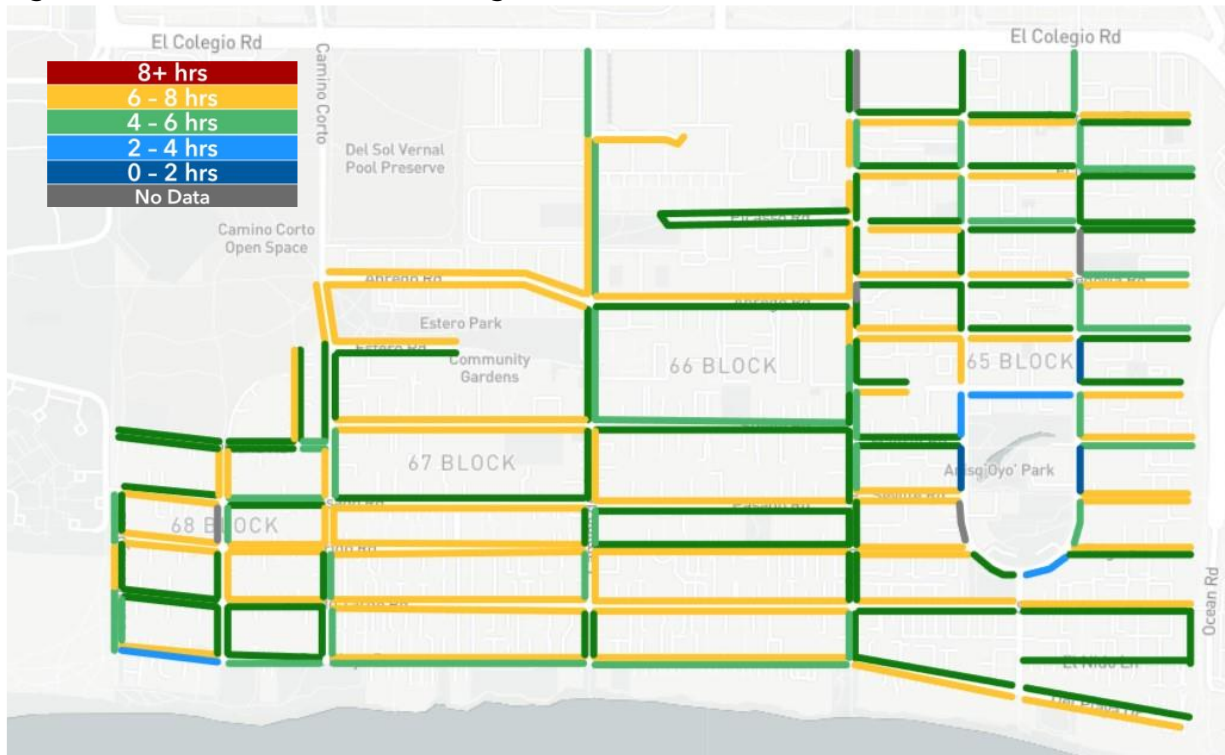

Attachment B

December 2023

Figure 25. December Weekday Average On-street Turnover

Figure 26. December Weekend Average On-street Turnover

Attachment B

Figure 27. December On-street Turnover Breakdown

Day of the Week	Transient	Partial Day	All Day	Total
Thursday	54%	19%	27%	100%
Saturday	55%	18%	27%	100%
Total	54%	19%	27%	100%