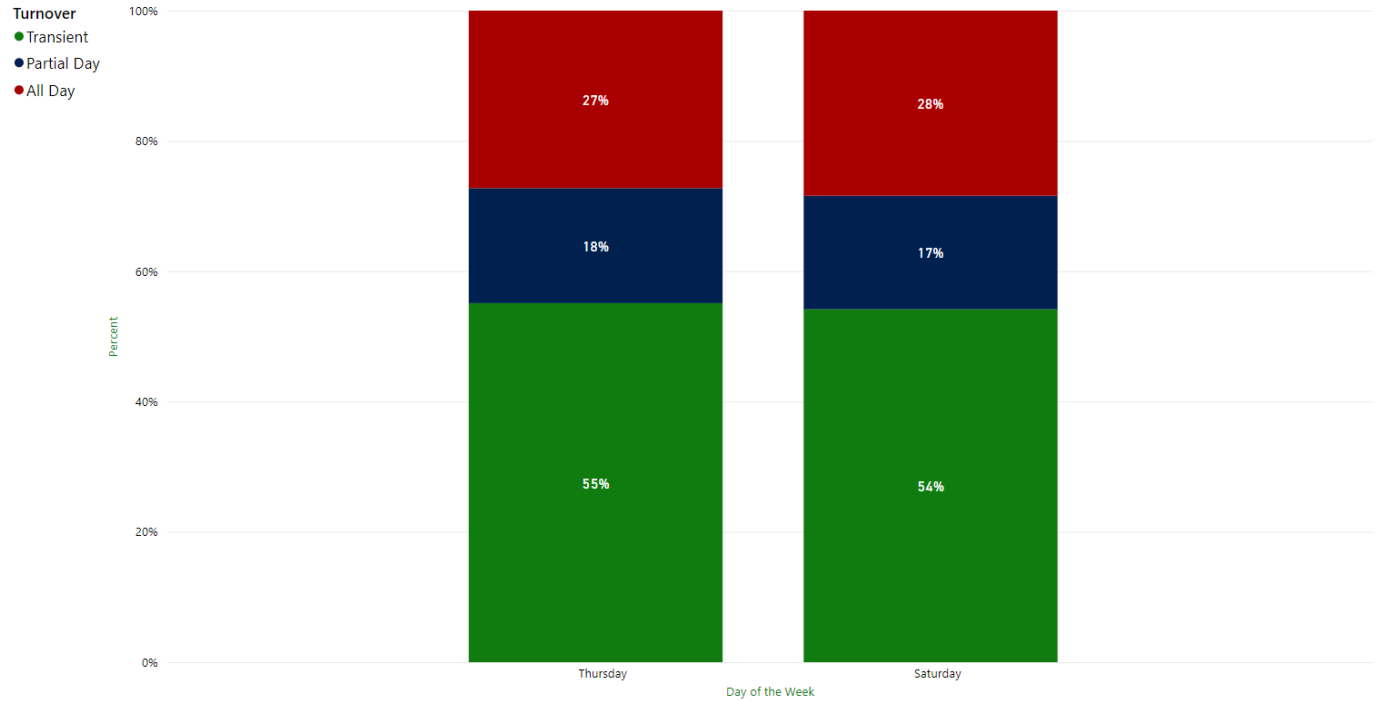

Figure 7. June Weekday Average On-street Turnover

Figure 8. June Weekend Average On-street Turnover

Attachment B

Figure 9. June On-street Turnover Breakdown

Day of the Week	Transient	Partial Day	All Day	Total
⊕ Thursday	50%	20%	30%	100%
⊕ Saturday	47%	22%	30%	100%
Total	49%	21%	30%	100%

Attachment B

July 2023

Figure 10. July Weekday Average On-street Turnover

Figure 11. July Weekend Average On-street Turnover

Attachment B

Figure 12. July On-street Turnover Breakdown

Day of the Week	Transient	Partial Day	All Day	Total
Thursday	55%	18%	27%	100%
Saturday	54%	17%	28%	100%
Total	55%	18%	28%	100%

Attachment B

August 2023

Figure 13. August Weekday Average On-street Turnover

Figure 14. August Weekend Average On-street Turnover

Attachment B

Figure 15. August On-street Turnover Breakdown

Day of the Week	Transient	Partial Day	All Day	Total
⊕ Tuesday	55%	16%	29%	100%
⊕ Saturday	55%	16%	29%	100%
Total	55%	16%	29%	100%