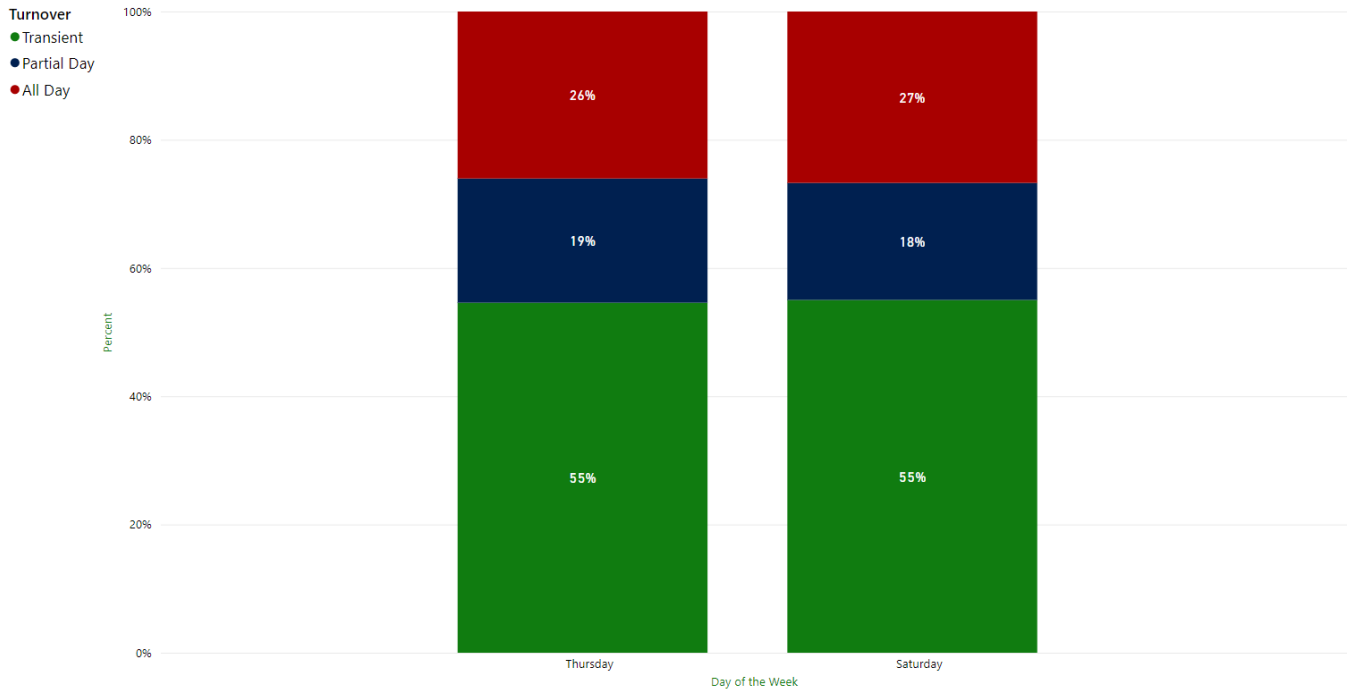

Attachment B - On-Street Turnover Results

April 2023

Figure 1. April Weekday Average On-street Turnover

Figure 2. April Weekend Average On-street Turnover

Attachment B

Figure 3. April On-street Turnover Breakdown

Day of the Week	Transient	Partial Day	All Day	Total
Thursday	55%	19%	26%	100%
Saturday	55%	18%	27%	100%
Total	55%	19%	26%	100%

Attachment B

May 2023

Figure 4. May Weekday Average On-street Turnover

Figure 5. May Weekend Average On-street Turnover

Attachment B

Figure 6. May On-street Turnover Breakdown

Day of the Week	Transient	Partial Day	All Day	Total
⊕ Thursday	56%	18%	25%	100%
⊕ Saturday	52%	22%	27%	100%
Total	54%	20%	26%	100%

Attachment B

June 2023