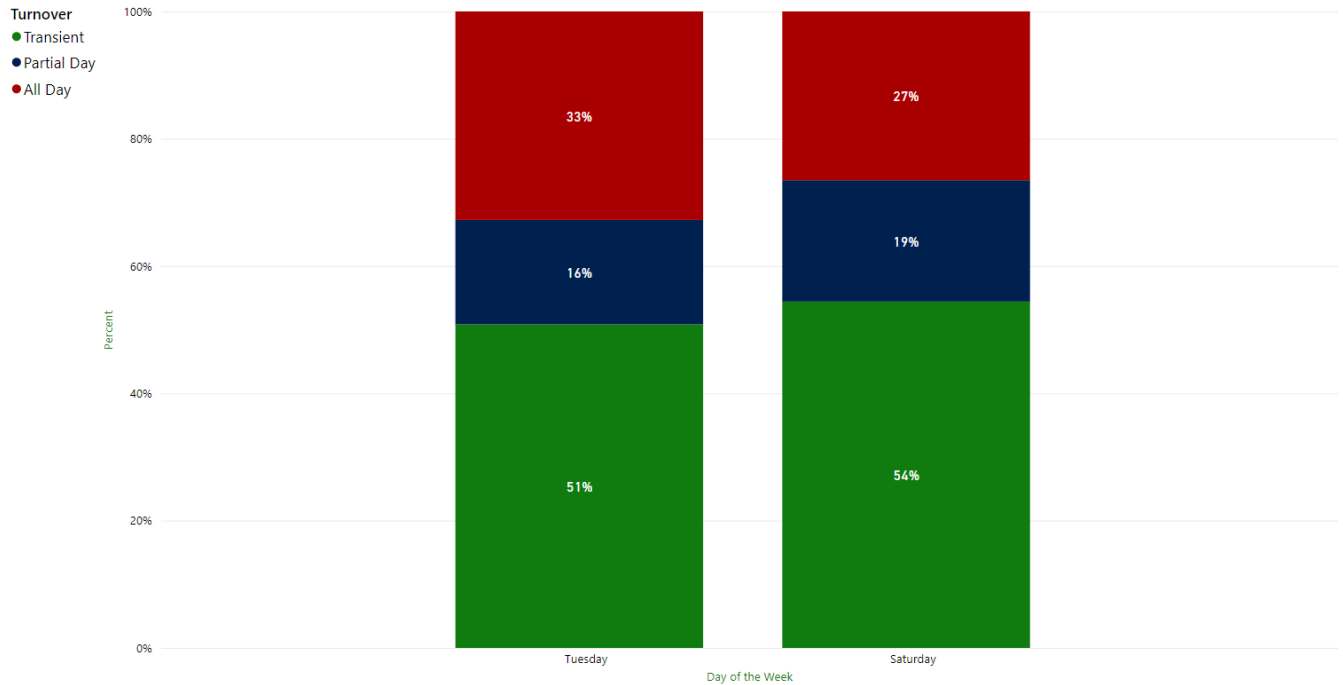

Attachment B

September 2023

Figure 16. September Weekday Average On-street Turnover

Figure 17. September Weekend Average On-street Turnover

Attachment B

Figure 18. September On-street Turnover Breakdown

Day of the Week	Transient	Partial Day	All Day	Total
Thursday	51%	20%	29%	100%
Saturday	50%	21%	29%	100%
Total	51%	20%	29%	100%

Attachment B

October 2023

Figure 19. October Weekday Average On-street Turnover

Figure 20. October Weekend Average On-street Turnover

Attachment B

Figure 21. October On-street Turnover Breakdown

Day of the Week	Transient	Partial Day	All Day	Total
⊕ Tuesday	51%	16%	33%	100%
⊕ Saturday	54%	19%	27%	100%
Total	53%	18%	30%	100%

Attachment B

November 2023

Figure 22. November Weekday Average On-street Turnover

Figure 23. November Weekend Average On-street Turnover

Attachment B

Figure 24. November On-street Turnover Breakdown

Day of the Week	Transient	Partial Day	All Day	Total
⊕ Thursday	54%	17%	29%	100%
⊕ Saturday	55%	18%	27%	100%
Total	54%	18%	28%	100%