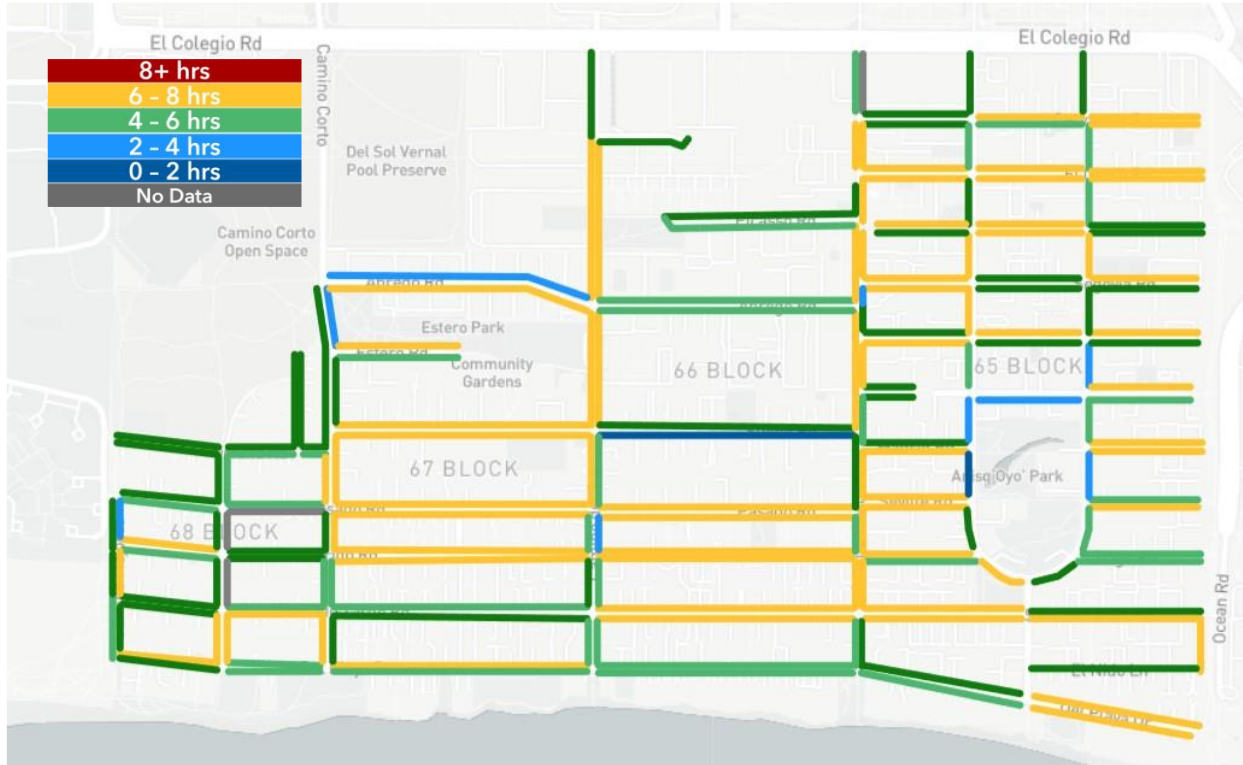

Attachment B - On-Street Turnover Results

April 2023

Figure 1. April Weekday Average On-street Turnover

Figure 2. April Weekend Average On-street Turnover

Attachment B

Figure 3. April On-street Turnover Breakdown

Day of the Week	Transient	Partial Day	All Day	Total
Thursday	55%	19%	26%	100%
Saturday	55%	18%	27%	100%
Total	55%	19%	26%	100%

Attachment B

May 2023

Figure 4. May Weekday Average On-street Turnover

Figure 5. May Weekend Average On-street Turnover

Attachment B

Figure 6. May On-street Turnover Breakdown

Day of the Week	Transient	Partial Day	All Day	Total
⊕ Thursday	56%	18%	25%	100%
⊕ Saturday	52%	22%	27%	100%
Total	54%	20%	26%	100%

Attachment B

June 2023