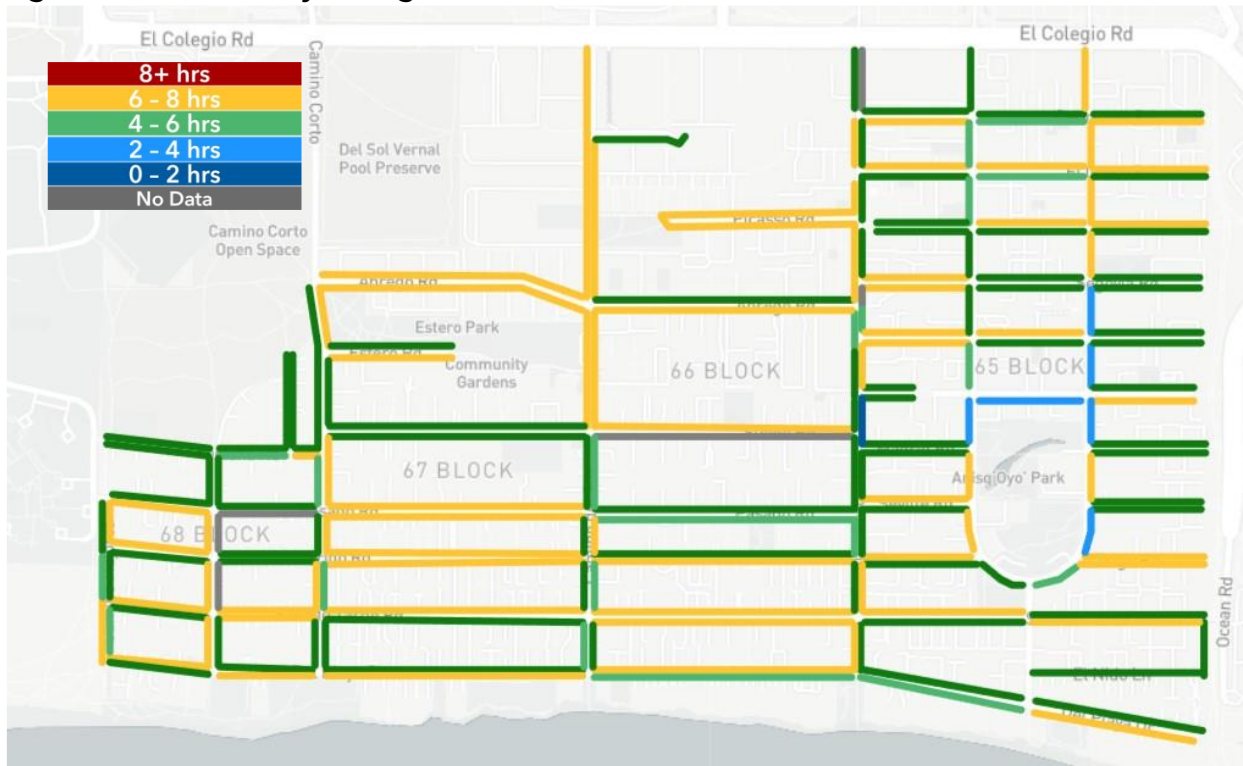

Attachment B

Figure 6. May On-street Turnover Breakdown

Day of the Week	Transient	Partial Day	All Day	Total
⊕ Thursday	56%	18%	25%	100%
⊕ Saturday	52%	22%	27%	100%
Total	54%	20%	26%	100%

Attachment B

June 2023

Figure 7. June Weekday Average On-street Turnover

Figure 8. June Weekend Average On-street Turnover

Attachment B

Figure 9. June On-street Turnover Breakdown

Day of the Week	Transient	Partial Day	All Day	Total
⊕ Thursday	50%	20%	30%	100%
⊕ Saturday	47%	22%	30%	100%
Total	49%	21%	30%	100%

Attachment B

July 2023

Figure 10. July Weekday Average On-street Turnover

Figure 11. July Weekend Average On-street Turnover

Attachment B

Figure 12. July On-street Turnover Breakdown

Day of the Week	Transient	Partial Day	All Day	Total
Thursday	55%	18%	27%	100%
Saturday	54%	17%	28%	100%
Total	55%	18%	28%	100%