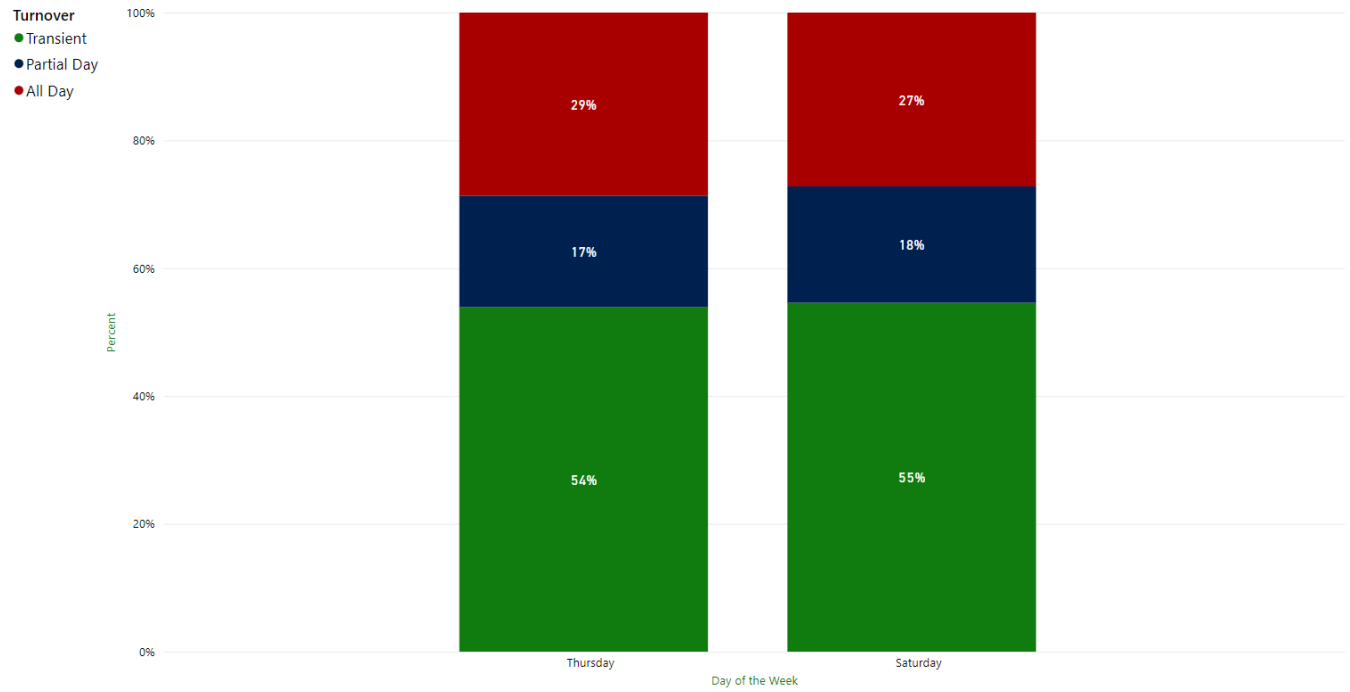

Attachment B

October 2023

Figure 19. October Weekday Average On-street Turnover

Figure 20. October Weekend Average On-street Turnover

Attachment B

Figure 21. October On-street Turnover Breakdown

Day of the Week	Transient	Partial Day	All Day	Total
⊕ Tuesday	51%	16%	33%	100%
⊕ Saturday	54%	19%	27%	100%
Total	53%	18%	30%	100%

Attachment B

November 2023

Figure 22. November Weekday Average On-street Turnover

Figure 23. November Weekend Average On-street Turnover

Attachment B

Figure 24. November On-street Turnover Breakdown

Day of the Week	Transient	Partial Day	All Day	Total
⊕ Thursday	54%	17%	29%	100%
⊕ Saturday	55%	18%	27%	100%
Total	54%	18%	28%	100%

Attachment B

December 2023

Figure 25. December Weekday Average On-street Turnover

Figure 26. December Weekend Average On-street Turnover

Attachment B

Figure 27. December On-street Turnover Breakdown

Day of the Week	Transient	Partial Day	All Day	Total
Thursday	54%	19%	27%	100%
Saturday	55%	18%	27%	100%
Total	54%	19%	27%	100%