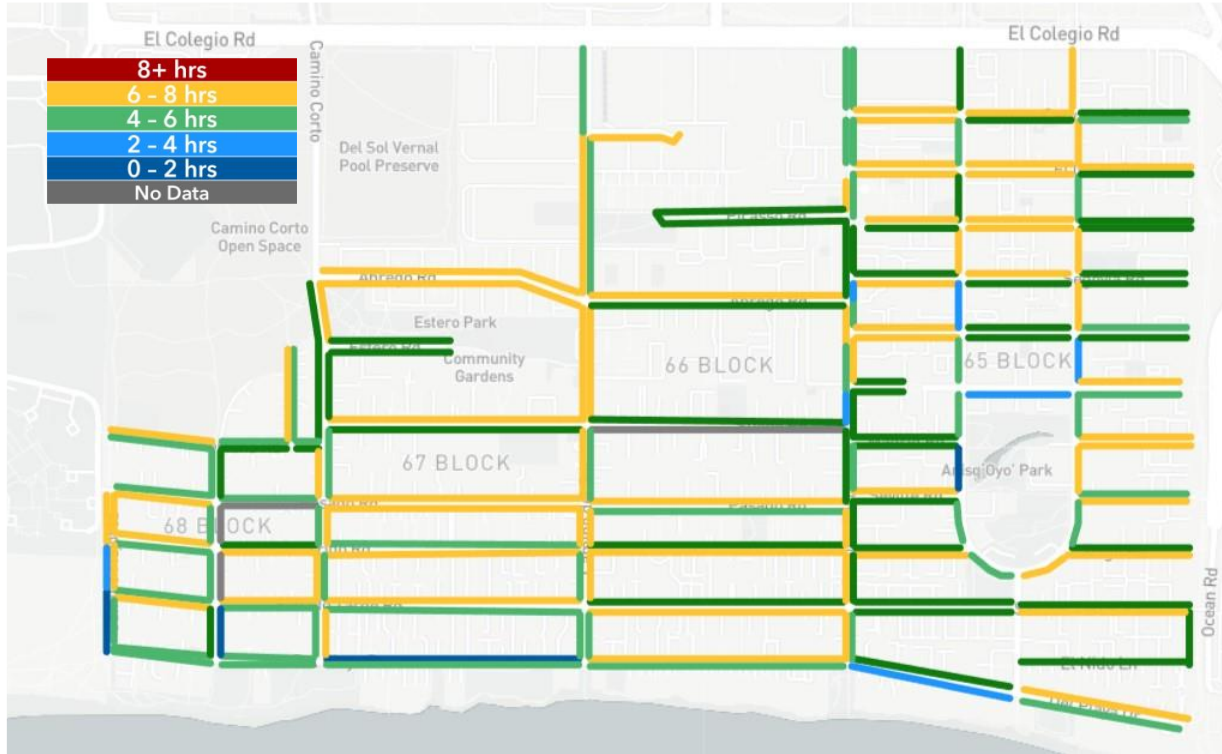

Attachment B

January 2024*

Figure 28. January Weekday Average On-street Turnover

Figure 29. January Weekend Average On-street Turnover

* Excludes data collected on January 2, 2024.

Attachment B

Figure 30. January On-street Turnover Breakdown

Day of the Week	Transient	Partial Day	All Day	Total
Thursday	53%	17%	30%	100%
Saturday	52%	17%	31%	100%
Total	53%	17%	31%	100%

Attachment B

February 2024

Figure 31. February Weekday Average On-street Turnover

Figure 32. February Weekend Average On-street Turnover

Attachment B

Figure 33. February On-street Turnover Breakdown

Day of the Week	Transient	Partial Day	All Day	Total
Thursday	57%	18%	25%	100%
Saturday	53%	16%	30%	100%
Total	55%	17%	27%	100%