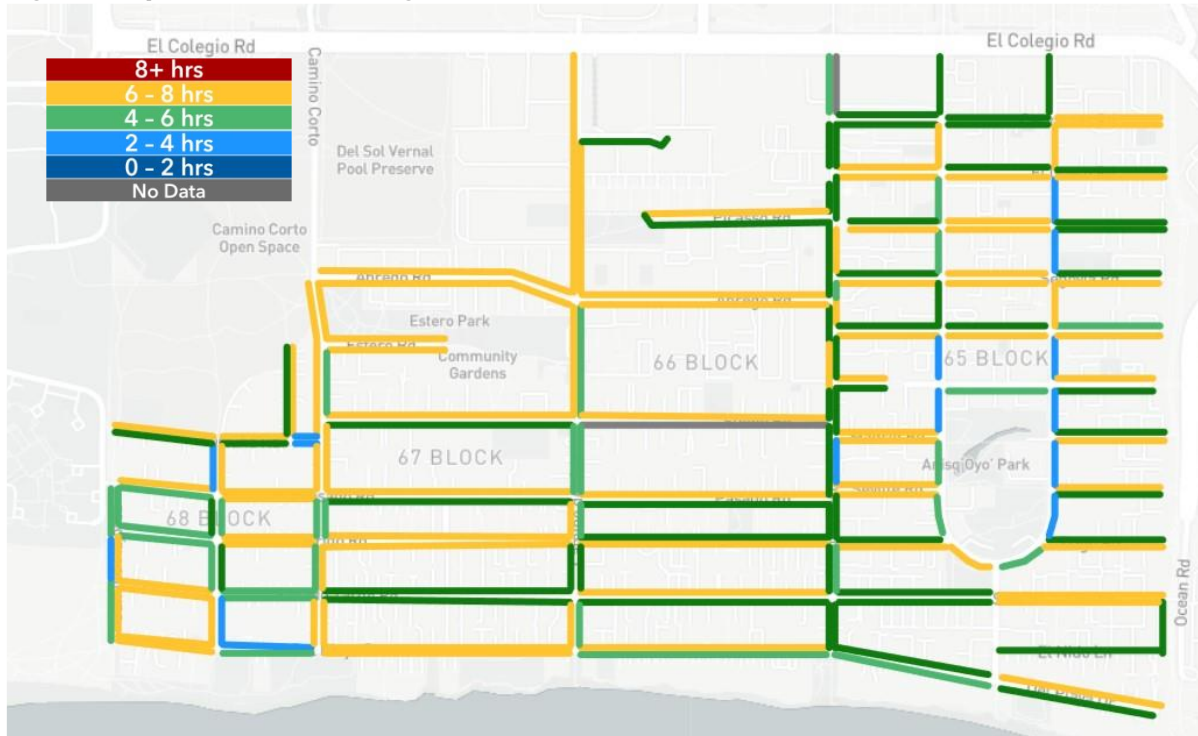

Attachment B - On-Street Turnover Results

April 2023

Figure 1. April Weekday Average On-street Turnover

Figure 2. April Weekend Average On-street Turnover

Attachment B

Figure 3. April On-street Turnover Breakdown

Day of the Week	Transient	Partial Day	All Day	Total
Thursday	55%	19%	26%	100%
Saturday	55%	18%	27%	100%
Total	55%	19%	26%	100%

Attachment B

May 2023

Figure 4. May Weekday Average On-street Turnover

Figure 5. May Weekend Average On-street Turnover

Attachment B

Figure 6. May On-street Turnover Breakdown

Day of the Week	Transient	Partial Day	All Day	Total
⊕ Thursday	56%	18%	25%	100%
⊕ Saturday	52%	22%	27%	100%
Total	54%	20%	26%	100%

Attachment B

June 2023