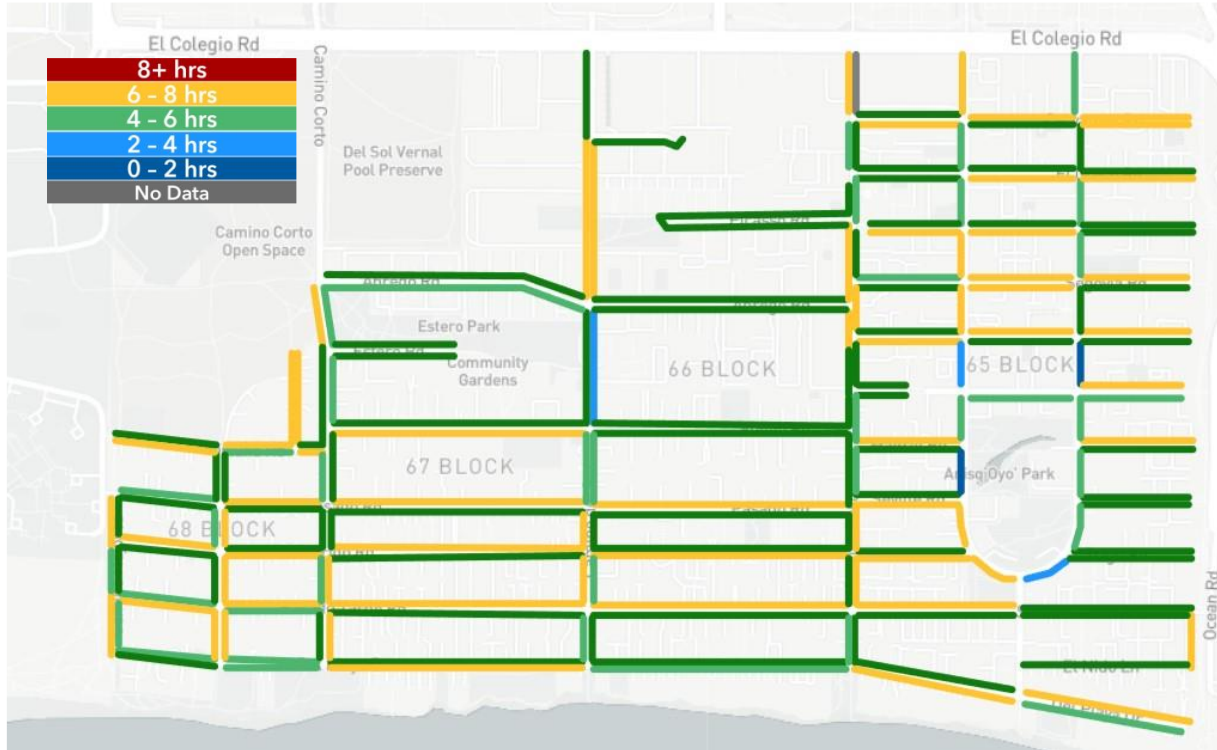

Attachment B

December 2023

Figure 25. December Weekday Average On-street Turnover

Figure 26. December Weekend Average On-street Turnover

Attachment B

Figure 27. December On-street Turnover Breakdown

Day of the Week	Transient	Partial Day	All Day	Total
Thursday	54%	19%	27%	100%
Saturday	55%	18%	27%	100%
Total	54%	19%	27%	100%

Attachment B

January 2024*

Figure 28. January Weekday Average On-street Turnover

Figure 29. January Weekend Average On-street Turnover

* Excludes data collected on January 2, 2024.

Attachment B

Figure 30. January On-street Turnover Breakdown

Day of the Week	Transient	Partial Day	All Day	Total
Thursday	53%	17%	30%	100%
Saturday	52%	17%	31%	100%
Total	53%	17%	31%	100%

Attachment B

February 2024

Figure 31. February Weekday Average On-street Turnover