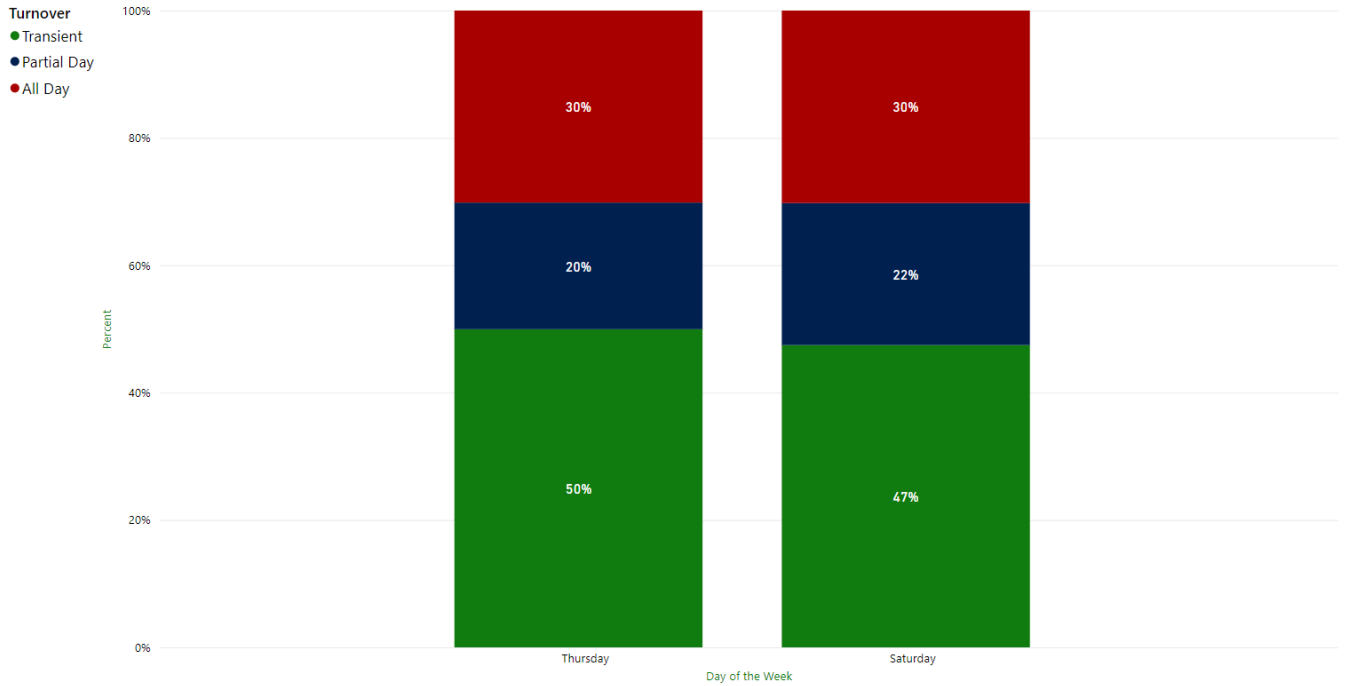

Attachment B

Figure 6. May On-street Turnover Breakdown

Day of the Week	Transient	Partial Day	All Day	Total
⊕ Thursday	56%	18%	25%	100%
⊕ Saturday	52%	22%	27%	100%
Total	54%	20%	26%	100%

Attachment B

June 2023

Figure 7. June Weekday Average On-street Turnover

Figure 8. June Weekend Average On-street Turnover

Attachment B

Figure 9. June On-street Turnover Breakdown

Day of the Week	Transient	Partial Day	All Day	Total
⊕ Thursday	50%	20%	30%	100%
⊕ Saturday	47%	22%	30%	100%
Total	49%	21%	30%	100%

Attachment B

July 2023

Figure 10. July Weekday Average On-street Turnover

Figure 11. July Weekend Average On-street Turnover

Attachment B

Figure 12. July On-street Turnover Breakdown

Day of the Week	Transient	Partial Day	All Day	Total
Thursday	55%	18%	27%	100%
Saturday	54%	17%	28%	100%
Total	55%	18%	28%	100%