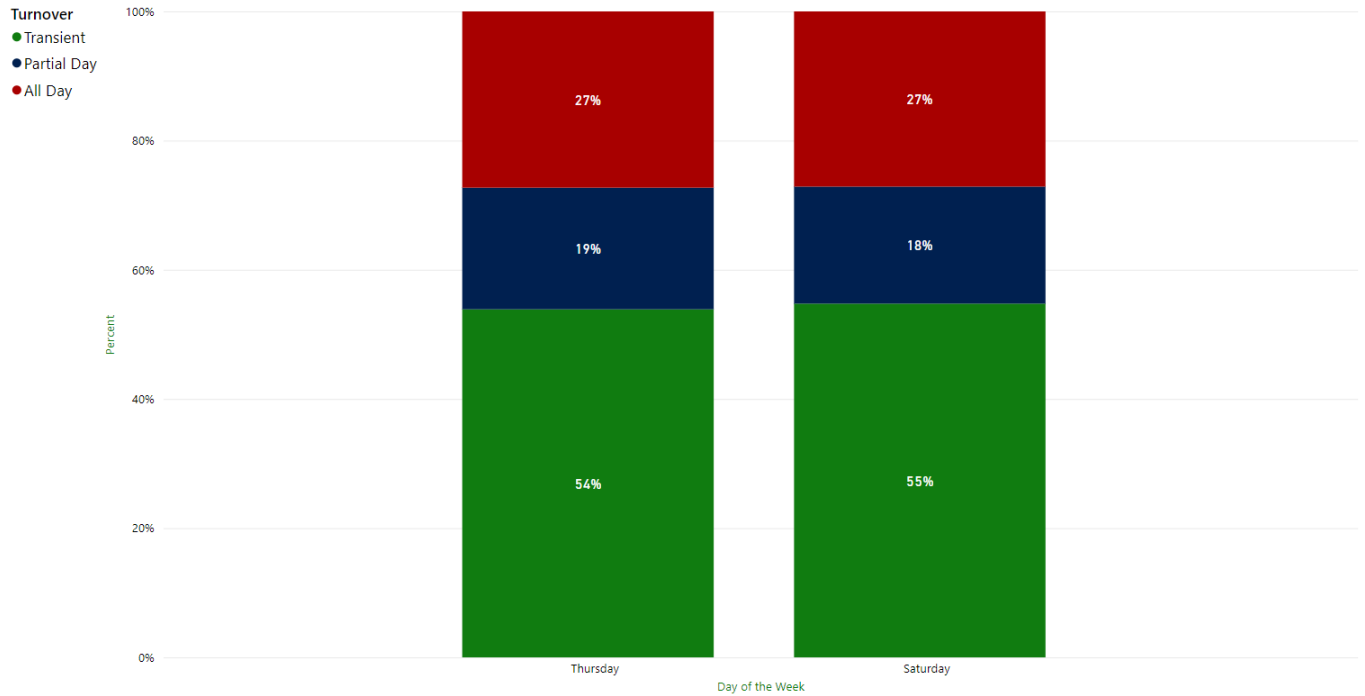

Attachment B

November 2023

Figure 22. November Weekday Average On-street Turnover

Figure 23. November Weekend Average On-street Turnover

Attachment B

Figure 24. November On-street Turnover Breakdown

Day of the Week	Transient	Partial Day	All Day	Total
⊕ Thursday	54%	17%	29%	100%
⊕ Saturday	55%	18%	27%	100%
Total	54%	18%	28%	100%

Attachment B

December 2023

Figure 25. December Weekday Average On-street Turnover

Figure 26. December Weekend Average On-street Turnover

Attachment B

Figure 27. December On-street Turnover Breakdown

Day of the Week	Transient	Partial Day	All Day	Total
Thursday	54%	19%	27%	100%
Saturday	55%	18%	27%	100%
Total	54%	19%	27%	100%

Attachment B

January 2024*

Figure 28. January Weekday Average On-street Turnover

Figure 29. January Weekend Average On-street Turnover

* Excludes data collected on January 2, 2024.

Attachment B

Figure 30. January On-street Turnover Breakdown