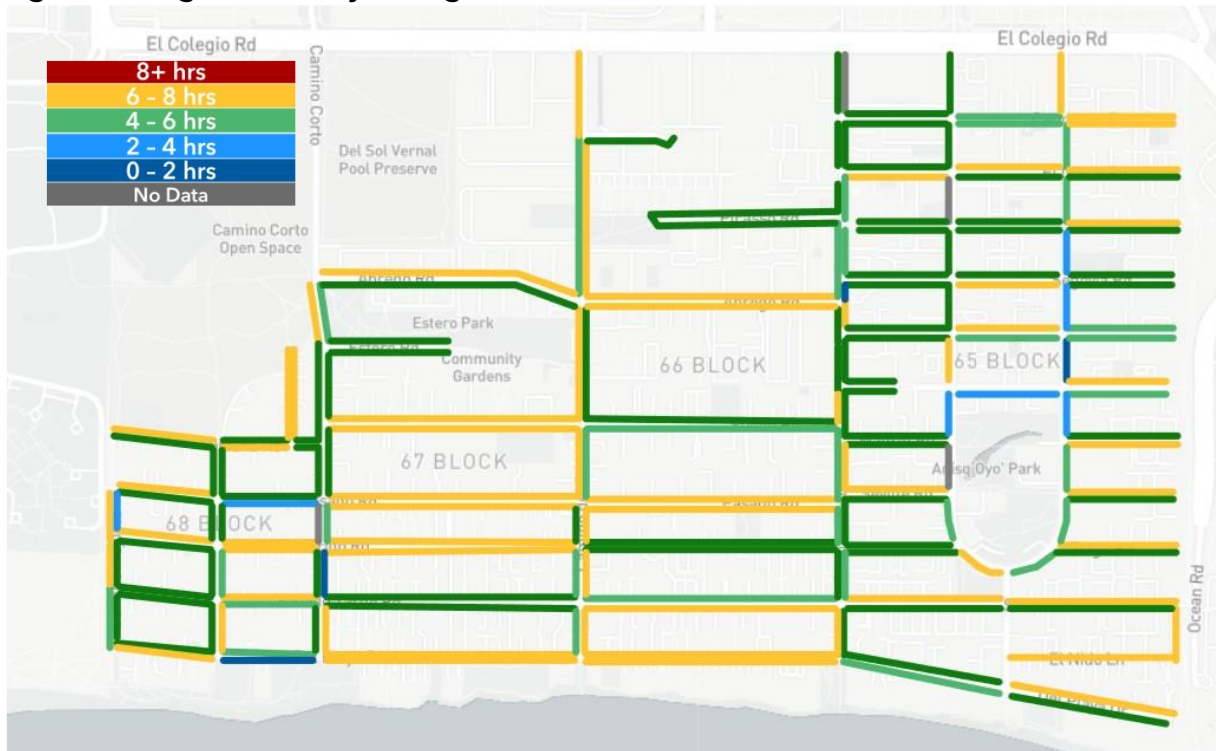

Attachment B

August 2023

Figure 13. August Weekday Average On-street Turnover

Figure 14. August Weekend Average On-street Turnover

Attachment B

Figure 15. August On-street Turnover Breakdown

Day of the Week	Transient	Partial Day	All Day	Total
⊕ Tuesday	55%	16%	29%	100%
⊕ Saturday	55%	16%	29%	100%
Total	55%	16%	29%	100%

Attachment B

September 2023

Figure 16. September Weekday Average On-street Turnover

Figure 17. September Weekend Average On-street Turnover

Attachment B

Figure 18. September On-street Turnover Breakdown

Day of the Week	Transient	Partial Day	All Day	Total
Thursday	51%	20%	29%	100%
Saturday	50%	21%	29%	100%
Total	51%	20%	29%	100%