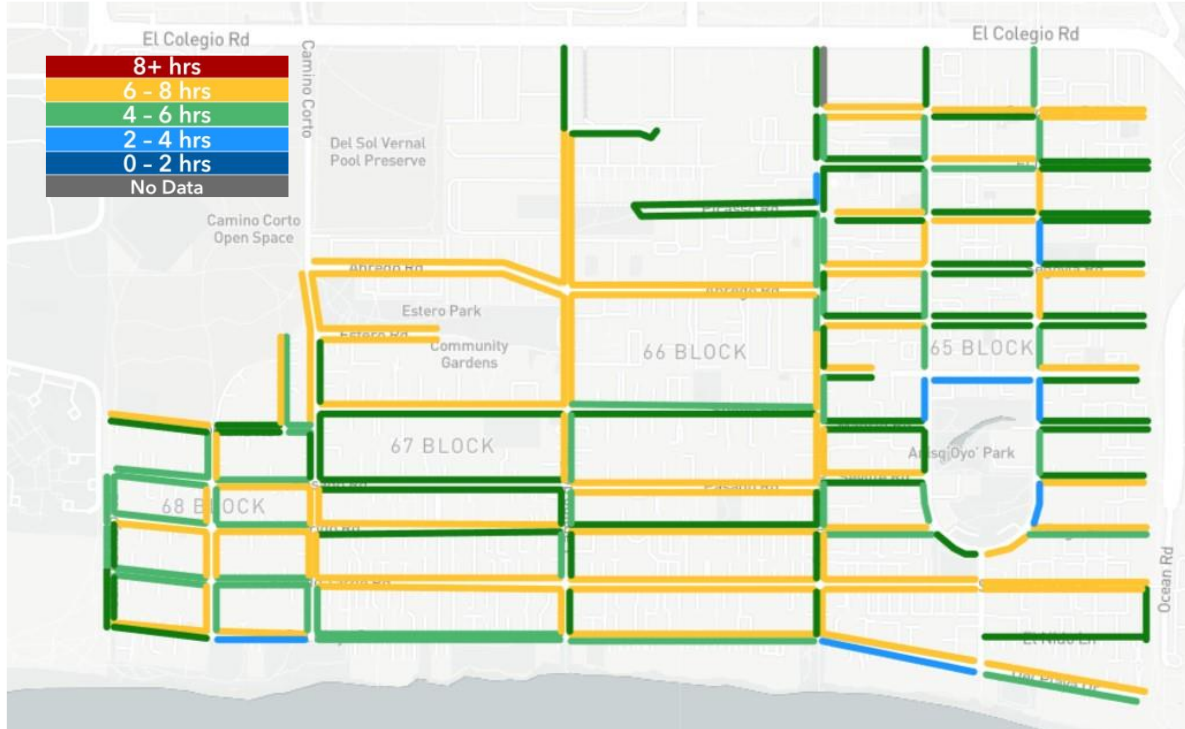

Attachment B - On-Street Turnover Results

April 2023

Figure 1. April Weekday Average On-street Turnover

Figure 2. April Weekend Average On-street Turnover

Attachment B

Figure 3. April On-street Turnover Breakdown

Day of the Week	Transient	Partial Day	All Day	Total
Thursday	55%	19%	26%	100%
Saturday	55%	18%	27%	100%
Total	55%	19%	26%	100%

Attachment B

May 2023

Figure 4. May Weekday Average On-street Turnover

Figure 5. May Weekend Average On-street Turnover

Attachment B

Figure 6. May On-street Turnover Breakdown

Day of the Week	Transient	Partial Day	All Day	Total
⊕ Thursday	56%	18%	25%	100%
⊕ Saturday	52%	22%	27%	100%
Total	54%	20%	26%	100%

Attachment B

June 2023