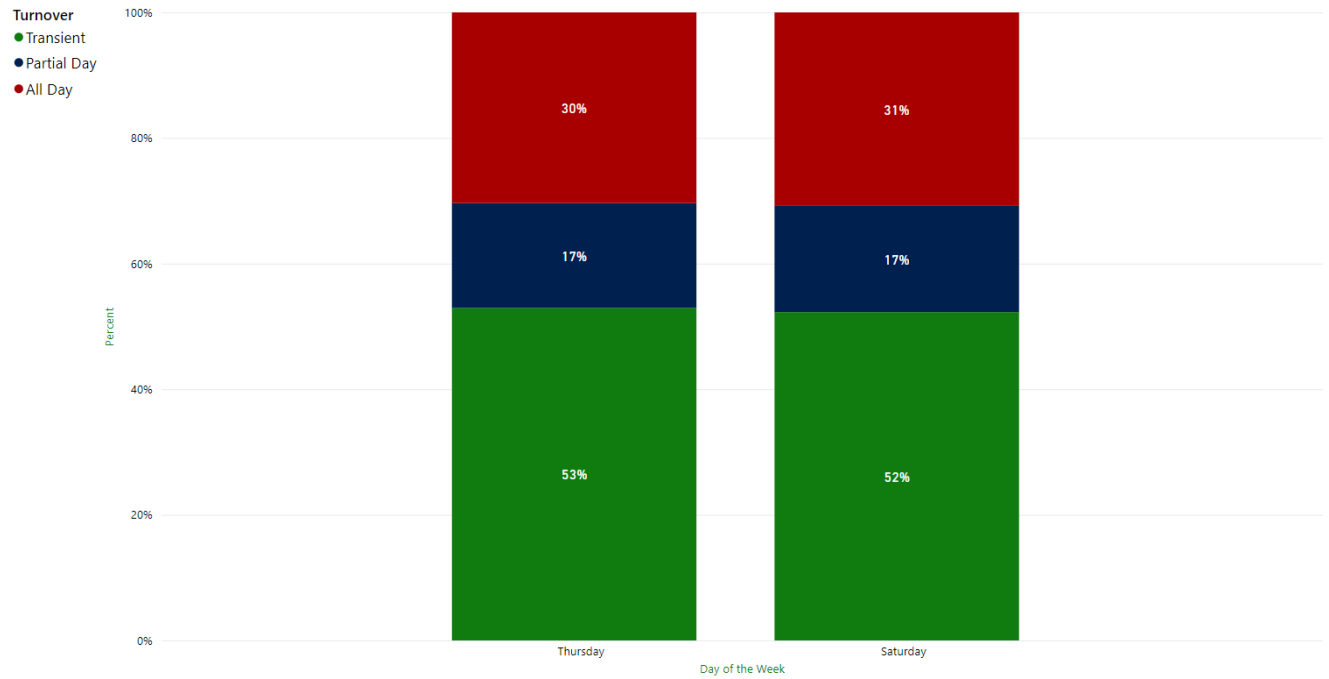

Attachment B

December 2023

Figure 25. December Weekday Average On-street Turnover

Figure 26. December Weekend Average On-street Turnover

Attachment B

Figure 27. December On-street Turnover Breakdown

Day of the Week	Transient	Partial Day	All Day	Total
Thursday	54%	19%	27%	100%
Saturday	55%	18%	27%	100%
Total	54%	19%	27%	100%

Attachment B

January 2024*

Figure 28. January Weekday Average On-street Turnover

Figure 29. January Weekend Average On-street Turnover

* Excludes data collected on January 2, 2024.

Attachment B

Figure 30. January On-street Turnover Breakdown

Day of the Week	Transient	Partial Day	All Day	Total
Thursday	53%	17%	30%	100%
Saturday	52%	17%	31%	100%
Total	53%	17%	31%	100%

Attachment B

February 2024

Figure 31. February Weekday Average On-street Turnover