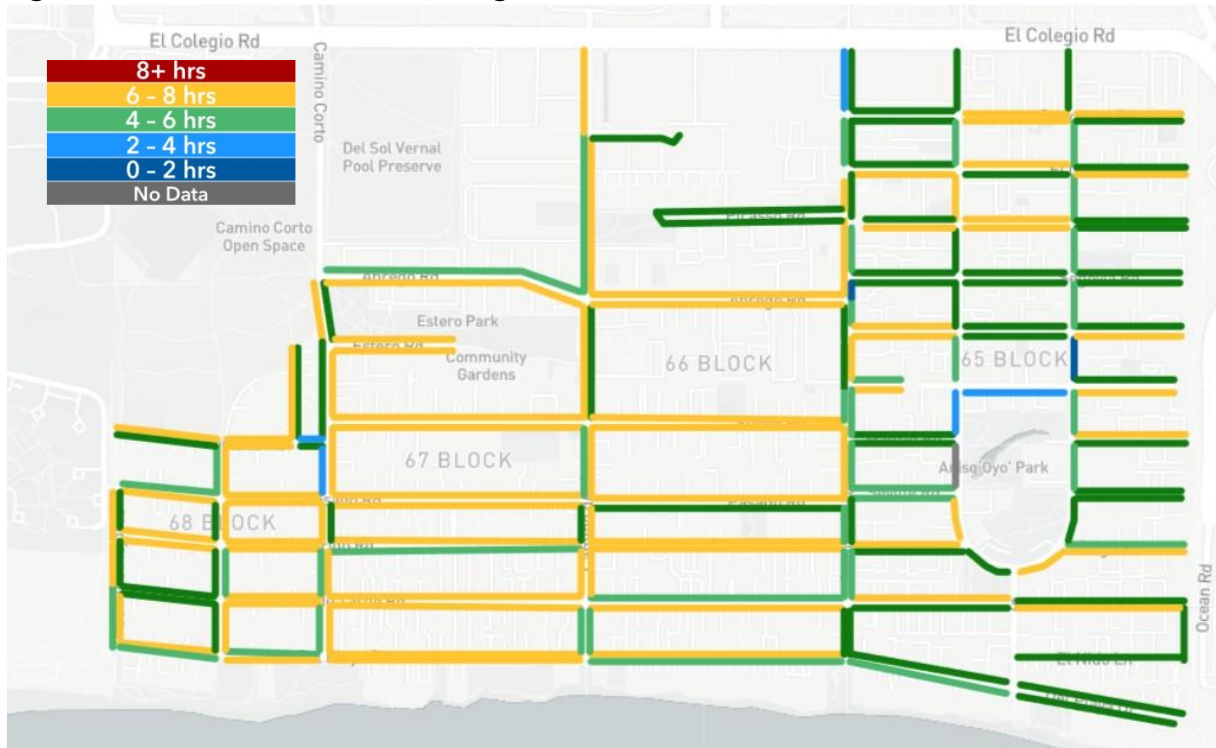

Attachment B

October 2023

Figure 19. October Weekday Average On-street Turnover

Figure 20. October Weekend Average On-street Turnover

Attachment B

Figure 21. October On-street Turnover Breakdown

Day of the Week	Transient	Partial Day	All Day	Total
⊕ Tuesday	51%	16%	33%	100%
⊕ Saturday	54%	19%	27%	100%
Total	53%	18%	30%	100%

Attachment B

November 2023

Figure 22. November Weekday Average On-street Turnover

Figure 23. November Weekend Average On-street Turnover

Attachment B

Figure 24. November On-street Turnover Breakdown

Day of the Week	Transient	Partial Day	All Day	Total
⊕ Thursday	54%	17%	29%	100%
⊕ Saturday	55%	18%	27%	100%
Total	54%	18%	28%	100%

Attachment B

December 2023

Figure 25. December Weekday Average On-street Turnover

Figure 26. December Weekend Average On-street Turnover

Attachment B

Figure 27. December On-street Turnover Breakdown

Day of the Week	Transient	Partial Day	All Day	Total
Thursday	54%	19%	27%	100%
Saturday	55%	18%	27%	100%
Total	54%	19%	27%	100%