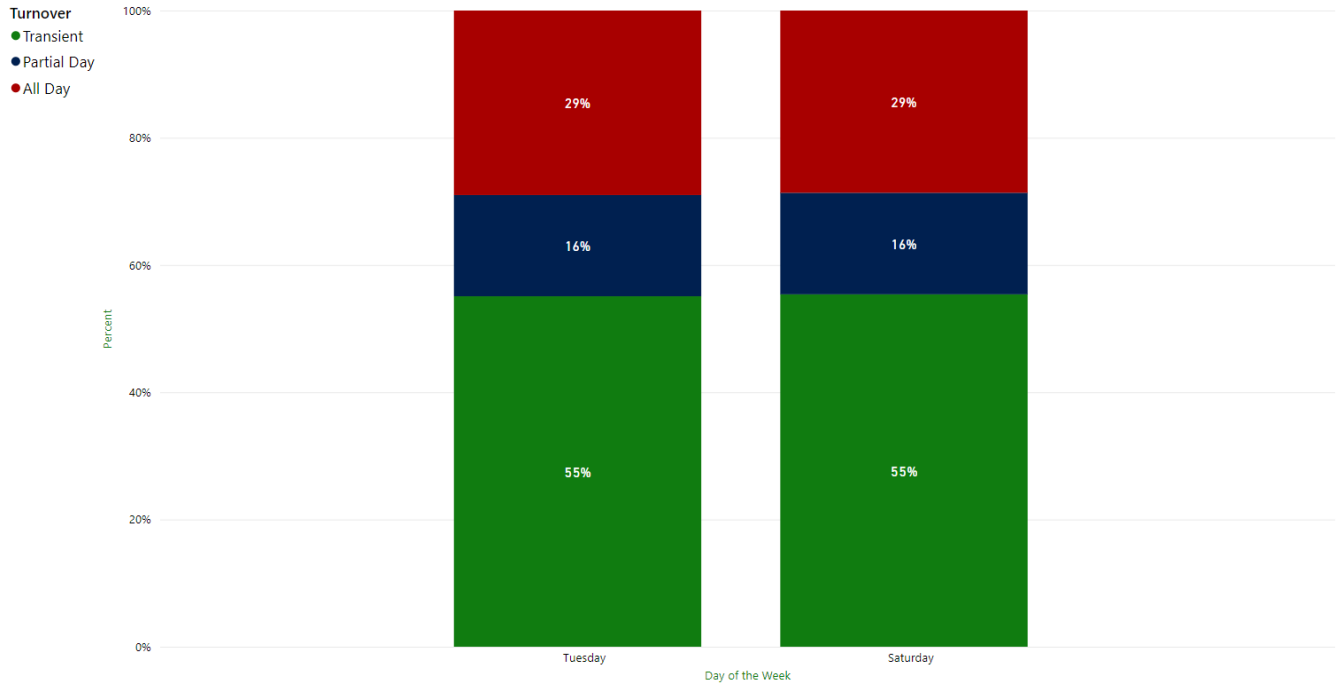

Attachment B

July 2023

Figure 10. July Weekday Average On-street Turnover

Figure 11. July Weekend Average On-street Turnover

Attachment B

Figure 12. July On-street Turnover Breakdown

Day of the Week	Transient	Partial Day	All Day	Total
Thursday	55%	18%	27%	100%
Saturday	54%	17%	28%	100%
Total	55%	18%	28%	100%

Attachment B

August 2023

Figure 13. August Weekday Average On-street Turnover

Figure 14. August Weekend Average On-street Turnover

Attachment B

Figure 15. August On-street Turnover Breakdown

Day of the Week	Transient	Partial Day	All Day	Total
⊕ Tuesday	55%	16%	29%	100%
⊕ Saturday	55%	16%	29%	100%
Total	55%	16%	29%	100%

Attachment B

September 2023

Figure 16. September Weekday Average On-street Turnover

Figure 17. September Weekend Average On-street Turnover

Attachment B

Figure 18. September On-street Turnover Breakdown

Day of the Week	Transient	Partial Day	All Day	Total
Thursday	51%	20%	29%	100%
Saturday	50%	21%	29%	100%
Total	51%	20%	29%	100%