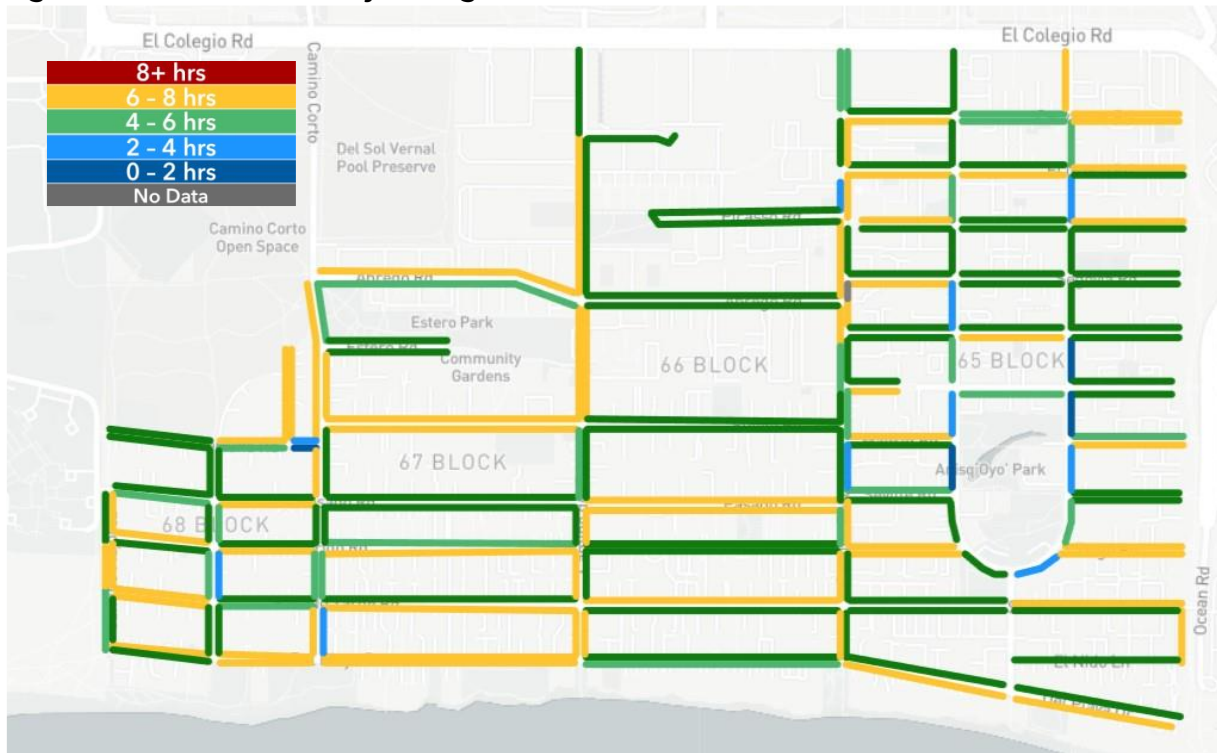

Attachment B

September 2023

Figure 16. September Weekday Average On-street Turnover

Figure 17. September Weekend Average On-street Turnover

Attachment B

Figure 18. September On-street Turnover Breakdown

Day of the Week	Transient	Partial Day	All Day	Total
Thursday	51%	20%	29%	100%
Saturday	50%	21%	29%	100%
Total	51%	20%	29%	100%

Attachment B

October 2023

Figure 19. October Weekday Average On-street Turnover

Figure 20. October Weekend Average On-street Turnover

Attachment B

Figure 21. October On-street Turnover Breakdown

Day of the Week	Transient	Partial Day	All Day	Total
⊕ Tuesday	51%	16%	33%	100%
⊕ Saturday	54%	19%	27%	100%
Total	53%	18%	30%	100%

Attachment B

November 2023

Figure 22. November Weekday Average On-street Turnover

Figure 23. November Weekend Average On-street Turnover

Attachment B

Figure 24. November On-street Turnover Breakdown

Day of the Week	Transient	Partial Day	All Day	Total
⊕ Thursday	54%	17%	29%	100%
⊕ Saturday	55%	18%	27%	100%
Total	54%	18%	28%	100%