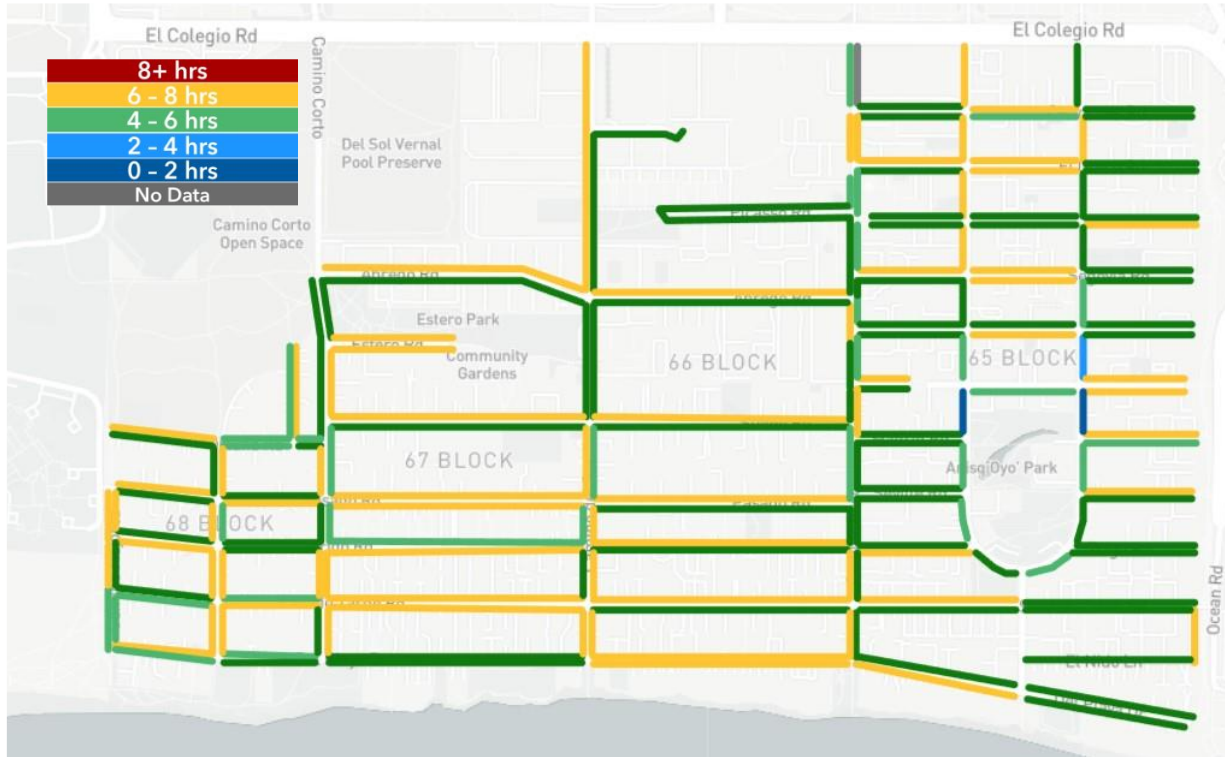

Attachment B

September 2023

Figure 16. September Weekday Average On-street Turnover

Figure 17. September Weekend Average On-street Turnover

Attachment B

Figure 18. September On-street Turnover Breakdown

Day of the Week	Transient	Partial Day	All Day	Total
Thursday	51%	20%	29%	100%
Saturday	50%	21%	29%	100%
Total	51%	20%	29%	100%

Attachment B

October 2023

Figure 19. October Weekday Average On-street Turnover

Figure 20. October Weekend Average On-street Turnover

Attachment B

Figure 21. October On-street Turnover Breakdown

Day of the Week	Transient	Partial Day	All Day	Total
⊕ Tuesday	51%	16%	33%	100%
⊕ Saturday	54%	19%	27%	100%
Total	53%	18%	30%	100%