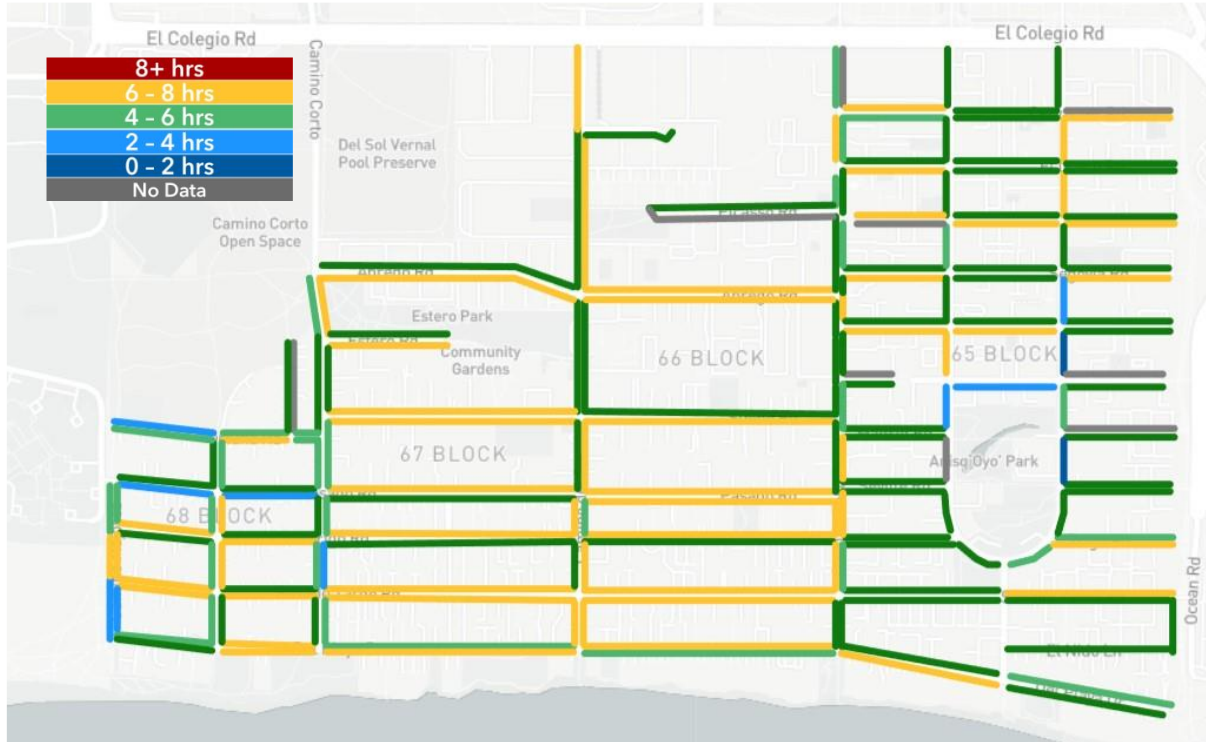

Figure 32. February Weekend Average On-street Turnover

Attachment B

Figure 33. February On-street Turnover Breakdown

Day of the Week	Transient	Partial Day	All Day	Total
Thursday	57%	18%	25%	100%
Saturday	53%	16%	30%	100%
Total	55%	17%	27%	100%

Attachment B

March 2024

Figure 34. March Weekday Average On-street Turnover

Figure 35. March Weekend Average On-street Turnover

Attachment B

Figure 36. March On-street Turnover Breakdown

Day of the Week	Transient	Partial Day	All Day	Total
⊕ Tuesday	53%	20%	27%	100%
⊕ Saturday	51%	19%	30%	100%
Total	52%	20%	28%	100%