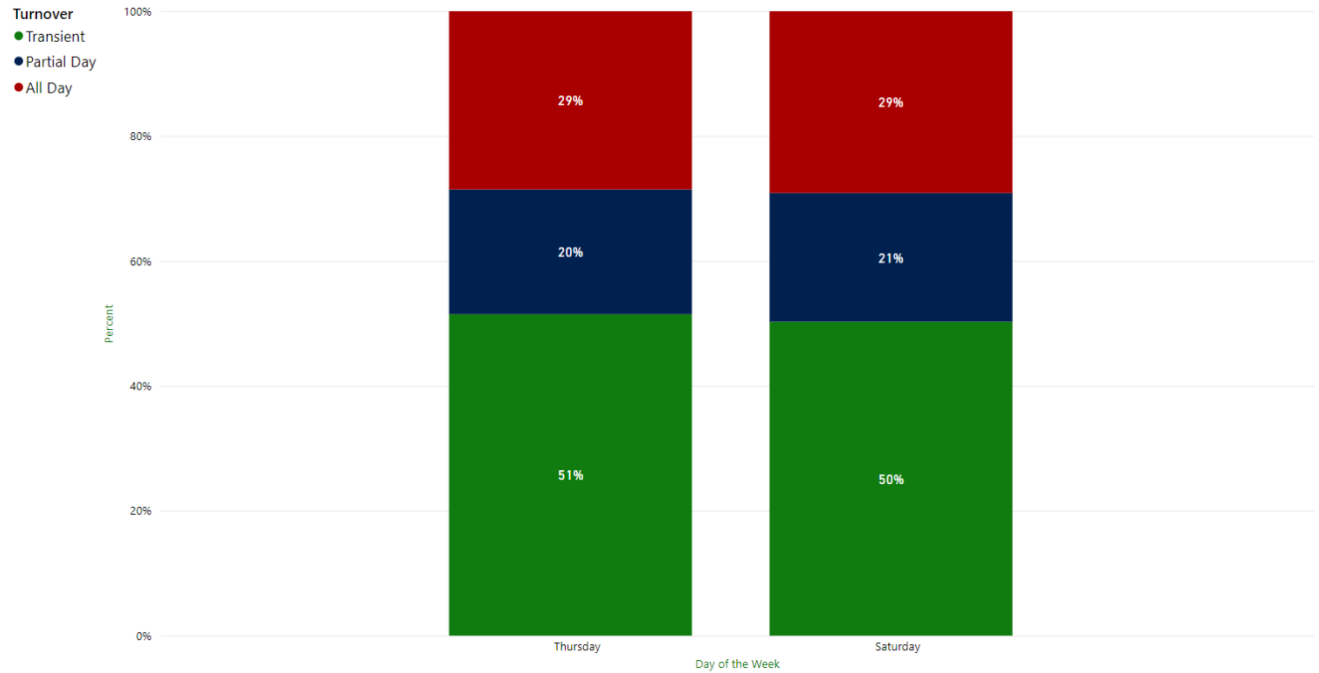

Attachment B

August 2023

Figure 13. August Weekday Average On-street Turnover

Figure 14. August Weekend Average On-street Turnover

Attachment B

Figure 15. August On-street Turnover Breakdown

Day of the Week	Transient	Partial Day	All Day	Total
⊕ Tuesday	55%	16%	29%	100%
⊕ Saturday	55%	16%	29%	100%
Total	55%	16%	29%	100%

Attachment B

September 2023

Figure 16. September Weekday Average On-street Turnover

Figure 17. September Weekend Average On-street Turnover

Attachment B

Figure 18. September On-street Turnover Breakdown

Day of the Week	Transient	Partial Day	All Day	Total
Thursday	51%	20%	29%	100%
Saturday	50%	21%	29%	100%
Total	51%	20%	29%	100%

Attachment B

October 2023

Figure 19. October Weekday Average On-street Turnover

Figure 20. October Weekend Average On-street Turnover

Attachment B

Figure 21. October On-street Turnover Breakdown

Day of the Week	Transient	Partial Day	All Day	Total
⊕ Tuesday	51%	16%	33%	100%
⊕ Saturday	54%	19%	27%	100%
Total	53%	18%	30%	100%