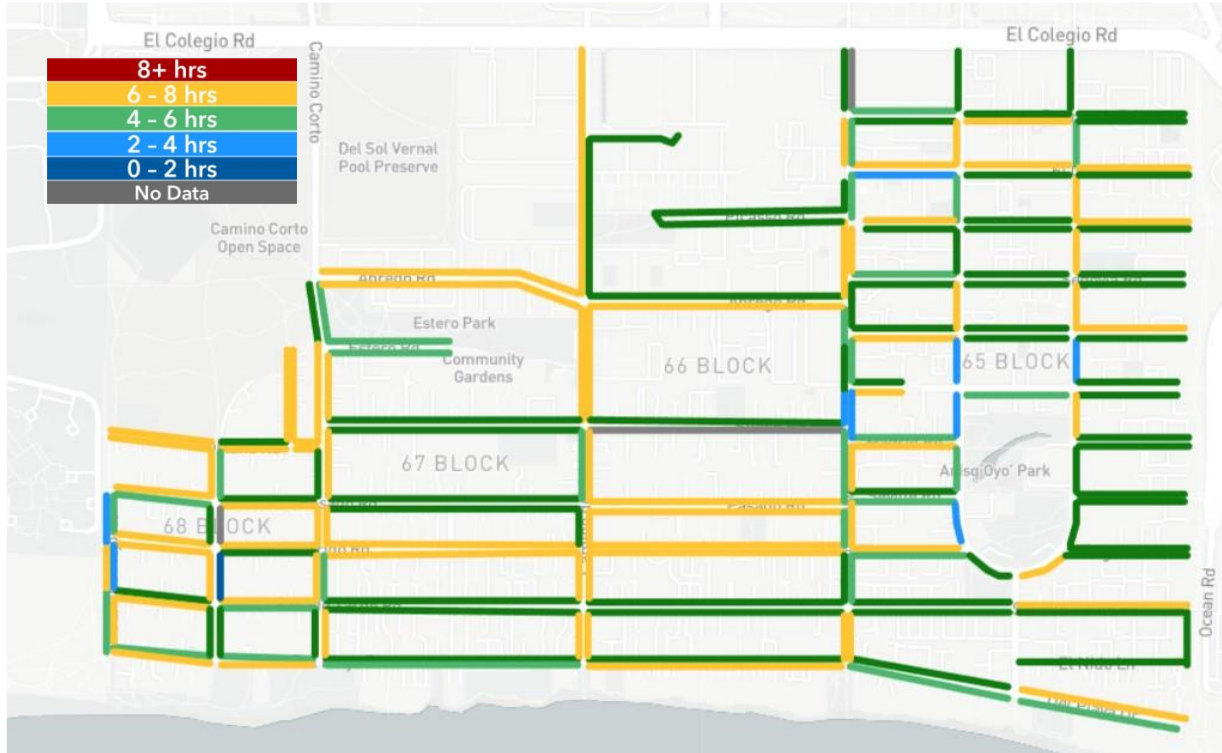

Attachment B

January 2024*

Figure 28. January Weekday Average On-street Turnover

Figure 29. January Weekend Average On-street Turnover

* Excludes data collected on January 2, 2024.

Attachment B

Figure 30. January On-street Turnover Breakdown

Day of the Week	Transient	Partial Day	All Day	Total
Thursday	53%	17%	30%	100%
Saturday	52%	17%	31%	100%
Total	53%	17%	31%	100%

Attachment B

February 2024

Figure 31. February Weekday Average On-street Turnover

Figure 32. February Weekend Average On-street Turnover

Attachment B

Figure 33. February On-street Turnover Breakdown

Day of the Week	Transient	Partial Day	All Day	Total
Thursday	57%	18%	25%	100%
Saturday	53%	16%	30%	100%
Total	55%	17%	27%	100%