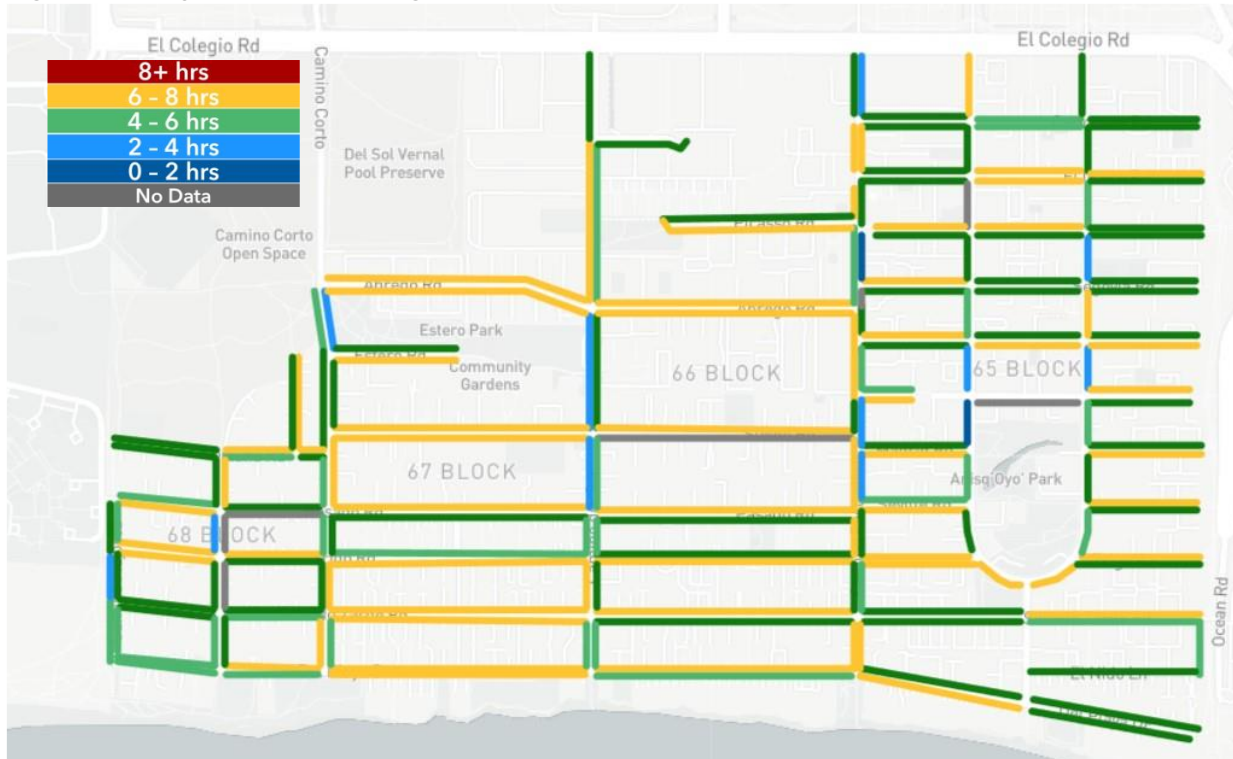

Figure 7. June Weekday Average On-street Turnover

Figure 8. June Weekend Average On-street Turnover

Attachment B

Figure 9. June On-street Turnover Breakdown

Day of the Week	Transient	Partial Day	All Day	Total
⊕ Thursday	50%	20%	30%	100%
⊕ Saturday	47%	22%	30%	100%
Total	49%	21%	30%	100%

Attachment B

July 2023

Figure 10. July Weekday Average On-street Turnover

Figure 11. July Weekend Average On-street Turnover

Attachment B

Figure 12. July On-street Turnover Breakdown

Day of the Week	Transient	Partial Day	All Day	Total
Thursday	55%	18%	27%	100%
Saturday	54%	17%	28%	100%
Total	55%	18%	28%	100%

Attachment B

August 2023

Figure 13. August Weekday Average On-street Turnover

Figure 14. August Weekend Average On-street Turnover

Attachment B

Figure 15. August On-street Turnover Breakdown

Day of the Week	Transient	Partial Day	All Day	Total
⊕ Tuesday	55%	16%	29%	100%
⊕ Saturday	55%	16%	29%	100%
Total	55%	16%	29%	100%